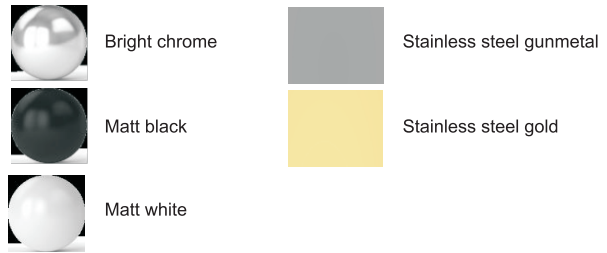

product size mm	Set A mm	Set B mm	Set C mm
1100	1075-1090	1075-1090	1075-1090
1200	1175-1190	1175-1190	1175-1190
1400	1375-1390	1375-1390	1375-1390
1600	1575-1590	1575-1590	1575-1590
800	/	/	775-790
900	/	/	875-890
100	/	/	975-990
picture			

**Description:**

Sliding door for installation on floor or on shower tray.  
 Install into walk in/niche/corner  
 Transparent glass 8mm x (H) 2000mm  
 CE and EN 14428 certified toughened safety glass  
 Reversible L/R  
 Support bar: angle support bar / straight fixing bar  
 Handle: double holes, Stainless steel  
 Profile: Bright chrome & Matt black

**Profile Finish:**

**Similar product:**

1100/1200/1400/1600/800/900/1000/1175 mm

SIKOWIXM\*+SIKOWIXMPROFIL+ SIKOWIXMZAV\*+SIKOWIXMNIKAP\*+  
 SIKOWIXMPROFILST+SIKOWIXMSTENA\*+SATWIXMVZ\*

Detached pieces	Item Code				Picture
	SIKOWIXM110	SIKOWIXM120	SIKOWIXM140	SIKOWIXM160	
Transparent glass	SIKOWIXM110	SIKOWIXM120	SIKOWIXM140	SIKOWIXM160	
Transparent glass	SIKOWIXMSTENA80	SIKOWIXMSTENA90	SIKOWIXMSTENA100	/	
Profile & parts kit for niche & walk in	SIKOWIXMPROFIL	SIKOWIXMPROFILC	/	/	
Angle support bar for walk in	SIKOWIXMZAV1	SIKOWIXMZAV1C	/	/	
Diagonal support bar for niche, walk in, corner	SATWIXMZAV120	SATWIXMZAV120C	/	/	
Magnetic profile for niche	SIKOWIXMNIKAP	SIKOWIXMNIKAPC	/	/	
Profile & parts kit for side panel	SIKOWIXMPROFILST	SIKOWIXMPROFILSTC	/	/	