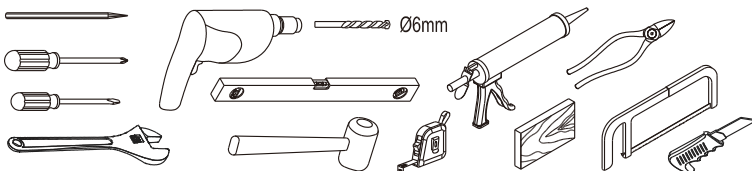

2 x2	22 x2 ST4X40	27 x1	50 x1

2 x3	22 x3 ST4X40	40 x1	41 x1
42 x1	OR 	43 x1	OR
44 x4