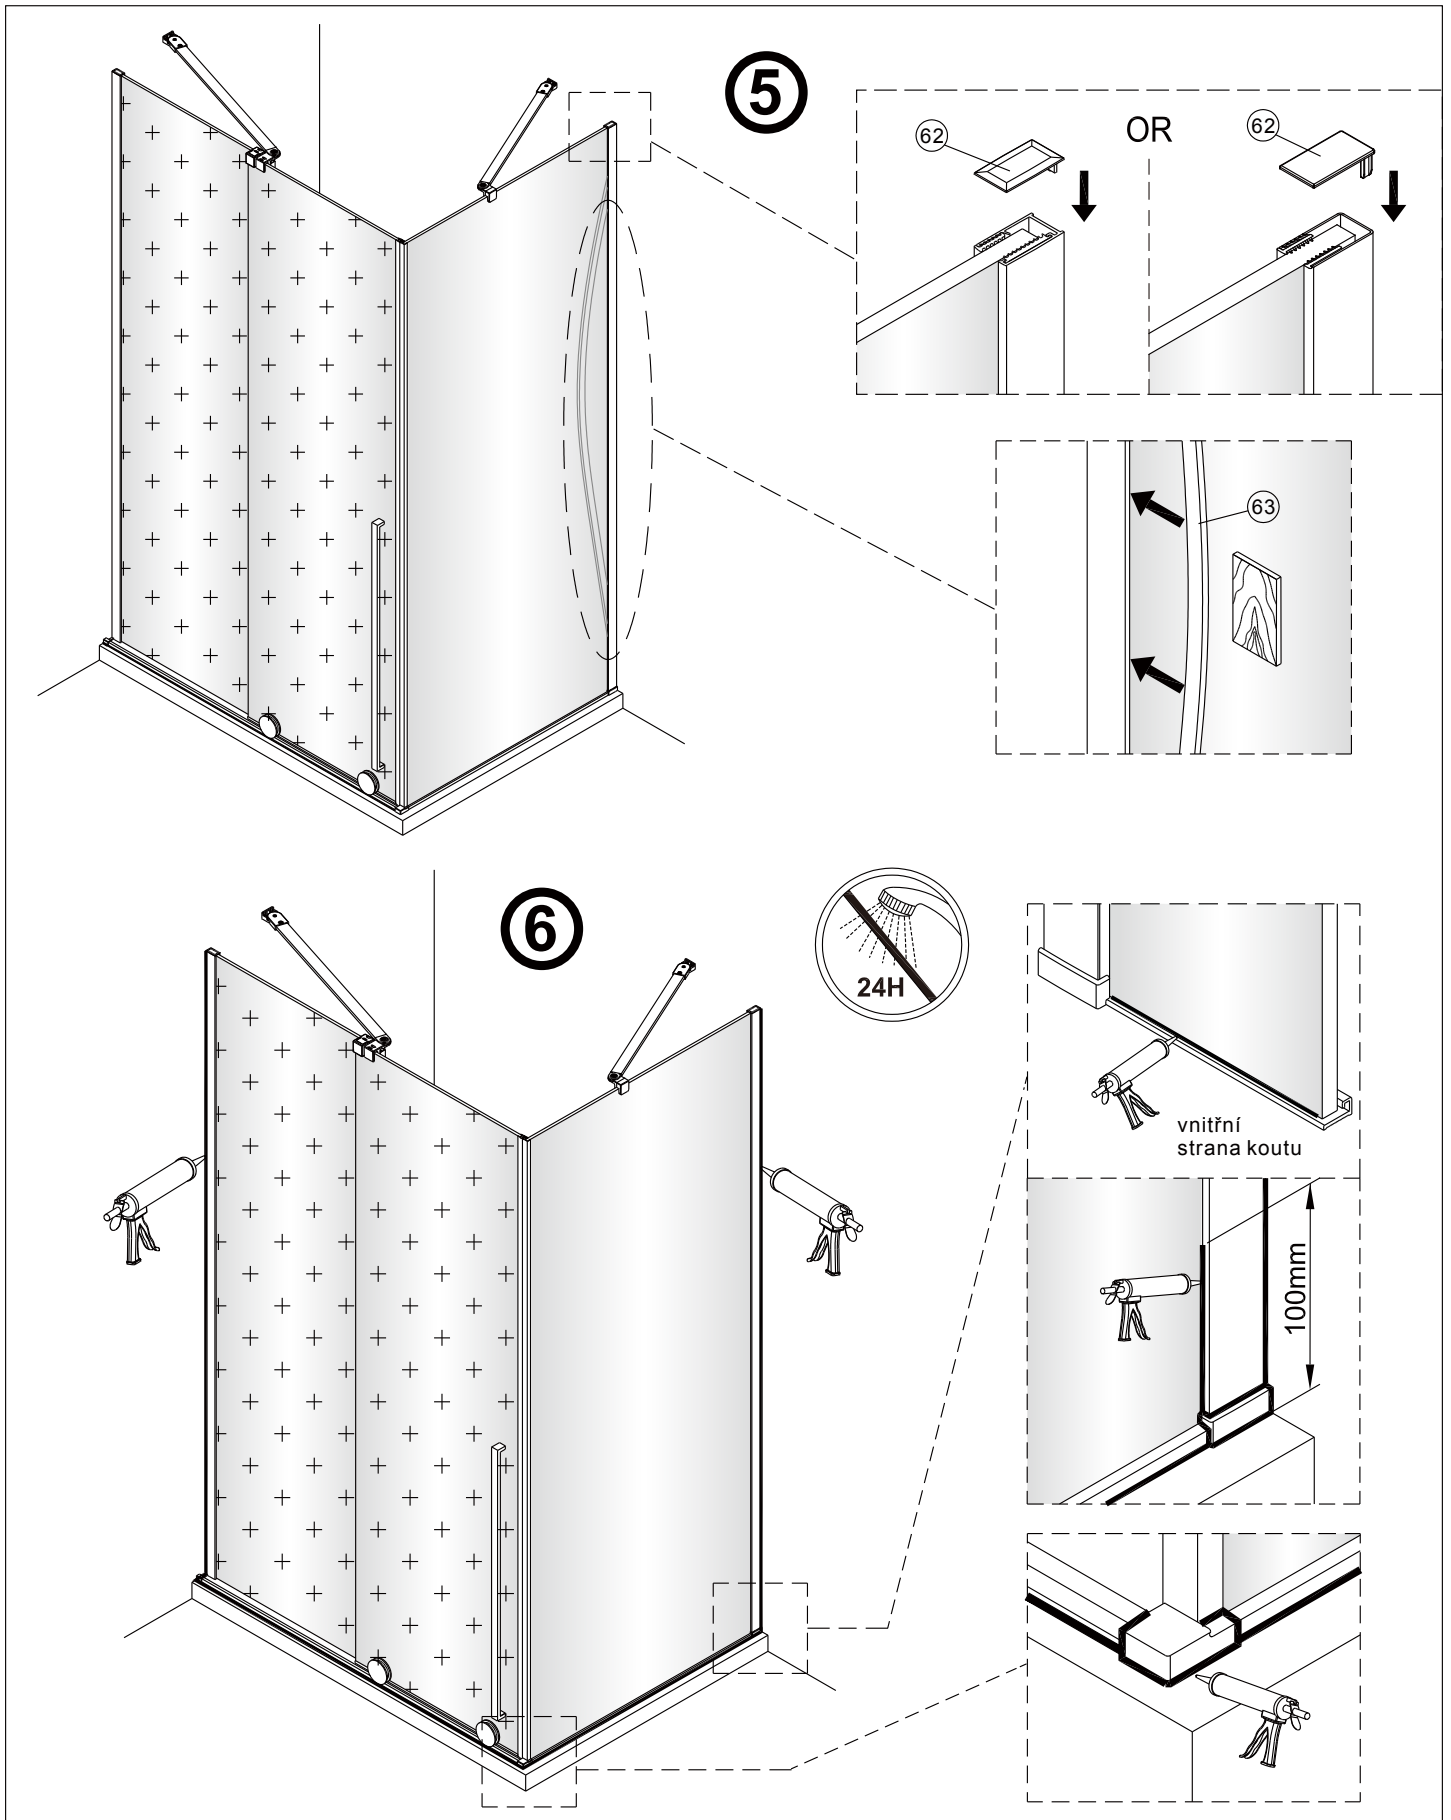

SAT® is registered trademark of

**Swiss
Aqua
Technologies**

Swiss Aqua Technologies AG
Gewerbestrasse 9, 6330 Cham, Switzerland
www.swatec.ch
Imported by SIKO KOUPELNY a.s.
Made in P.R.C.