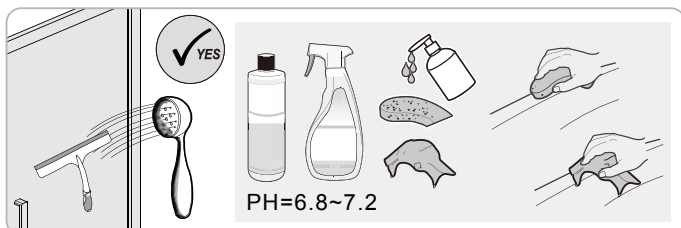

Set B
SIKOWIXM+PROFIL+ZAV3+
STENA+PROFILST