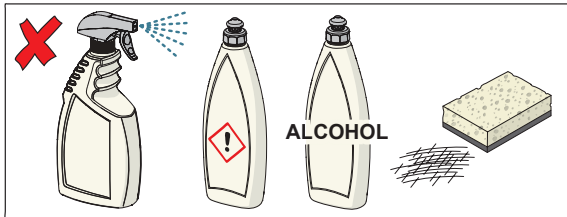

A

B

C

G 1/2

①

cleaning.hansa.com

About Oras Group

Oras Group is a significant European provider of sanitary fittings: the market leader in the Nordics and a leading company in Continental Europe.