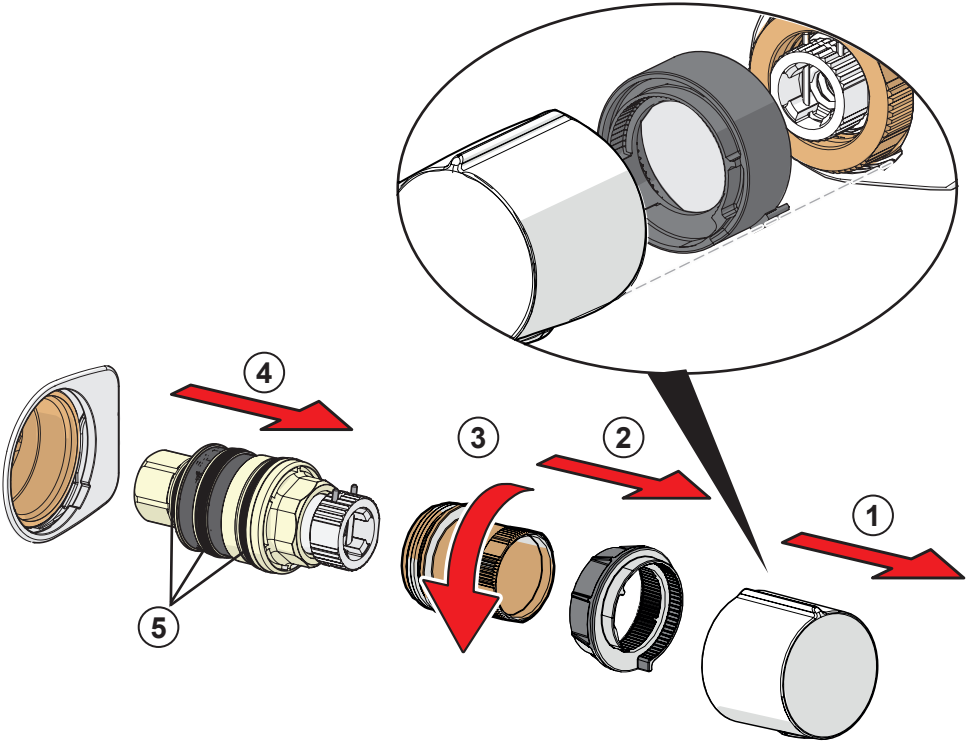

A

B

C

G 1/2

①

cleaning.hansa.com

About Oras Group

Oras Group is a significant European provider of sanitary fittings: the market leader in the Nordics and a leading company in Continental Europe.