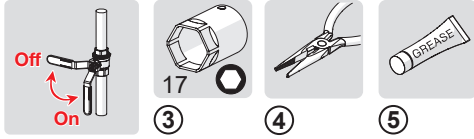

A

B

C

G 1/2

①

cleaning.hansa.com

About Oras Group

Oras Group is a significant European provider of sanitary fittings: the market leader in the Nordics and a leading company in Continental Europe.