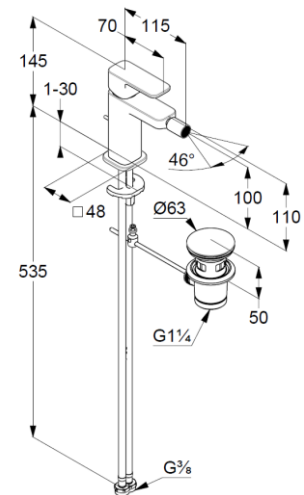

## Technische Daten/ Technical Data

KLUDI RENON  
single lever bidet mixer  
DN 15

Ref.: 422163975

Finishes:  
39 matt black

Product description  
Manufacturer KLUDI GmbH & Co. KG  
Typ: KLUDI RENON  
single lever bidet mixer  
Ref.: 422163975

bidet mixer  
single lever mixer  
1-hole mounted  
solid lever, metal  
aerator M16 PCA  
ball joint with aerator  
ceramic cartridge with hot water safety device  
flow rate at 3 bar 4,5 l/min.  
flexible hoses G $\frac{3}{8}$  DVGW approved  
rapid installation set  
pop up waste set G1 $\frac{1}{4}$  metal

### Produktabbildung/ Product picture

### Maßzeichnung/ Dimensional drawing