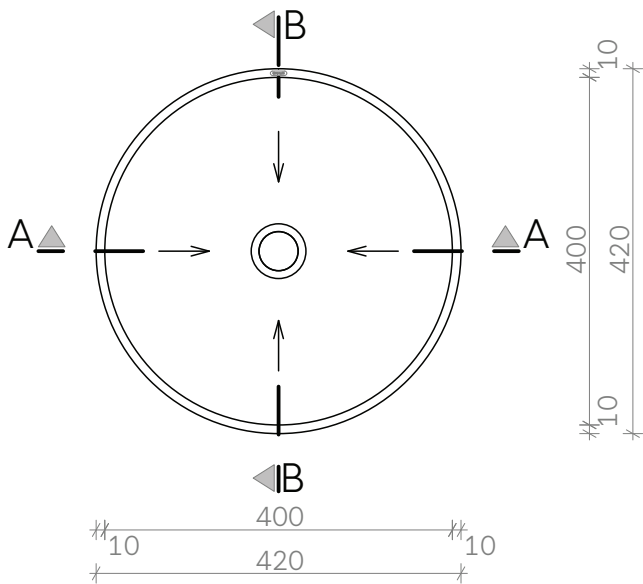

Technical drawing

# TONDATO

Countertop concrete washbasin

Anthracite - CEM4242A

Gray - CEM4242S

Terracotta - CEM4242T

A - A = B - B