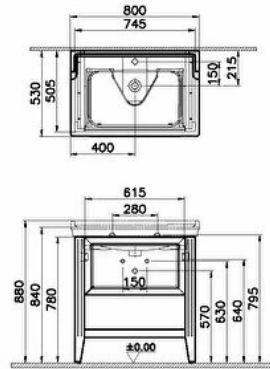

### Technical specifications

<b>Colour</b>	Matte gray
<b>Height</b>	782
<b>Width</b>	745
<b>Depth</b>	502
<b>Designer</b>	VitrA Design Team
<b>Drainer</b>	Not included
<b>Finish</b>	PVC
<b>Finish-Front</b>	PVC

<b>Packaged Product Sizes (WxDxH)</b>	795X552X832
<b>Guarantee</b>	2
<b>Code Of Basin Included</b>	7802B003-0001

<b>Front Colour</b>	Matte Grey
<b>Front Material</b>	MDF
<b>Full Extension</b>	Yes
<b>Grip</b>	Circle Handle
<b>Handle Material</b>	Zamak
<b>Leg Material</b>	MDF
<b>Leg Option</b>	Yes
<b>Material</b>	PVC

<b>Body Material</b>	MDF
<b>Drawer option</b>	1 drawer
<b>LED</b>	No
<b>Marketing Measure (cm)</b>	80 CM
<b>Number of Doors</b>	1
<b>Washbasin colour</b>	Glossy White
<b>Washbasin Type</b>	Ceramic Vanity with sink

### Technical specifications

**Colour:** Matte gray **Height:** 782 **Width:** 745 **Depth:** 502 **Designer:** VitrA Design Team **Drainer:** Not included **Finish:** PVC **Finish-Front:** PVC **Front Colour:** Matte Grey **Front Material:** MDF **Full Extension:** Yes **Grip:** Circle Handle **Handle Material:** Zamak **Leg Material:** MDF **Leg Option:** Yes **Material:** PVC **Soft close:** Yes **Syphon:** Syphon Not Included **Syphon Cut-Out:** Yes **Tap Hole Options:** 1 Faucet Hole **Tap Hole Position:** Middle **Assembly:** With Pedestal **Awards:** Good Design **Body Colour:** Matte Grey **Body Material:** MDF **Drawer option:** 1 drawer **LED:** No **Marketing Measure (cm):** 80 CM **Number of Doors:** 1 **Washbasin colour:** Glossy White **Washbasin Type:** Ceramic Vanity with sink **Packaged Product Sizes (WxDxH):** 795X552X832 **Guarantee:** 2 **Code Of Basin Included:** 7802B003-0001