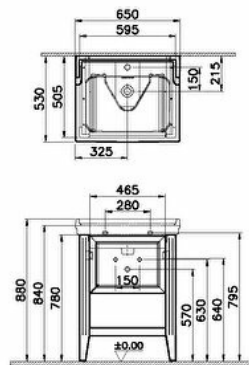

Collection: Valarte

Technical specifications

Colour	Matte gray
Height	782
Width	595
Depth	502
Designer	VitrA Design Team
Drainer	Not included
Finish	PVC
Finish-Front	PVC

Syphon Cut-Out	Yes
Tap Hole Options	1 Faucet Hole
Tap Hole Position	Middle
Assembly	With Pedestal
Awards	Good Design
Body Colour	Matte Grey
Body Material	MDF

Packaged Product Sizes (WxDxH)	645X552X832
Guarantee	2

Front Material	MDF
Full Extension	Yes
Handle Material	Zamak
Leg Material	MDF
Leg Option	Yes
Material	PVC
Soft close	Yes
Syphon	Syphon Not Included

Drawer option	1 drawer
LED	No
Marketing Measure (cm)	65 CM
Front Colour	Matte Grey
Grip	Circle Handle
Number of Doors	1
Washbasin colour	Glossy White
Washbasin Type	Ceramic Vanity with sink

Code Of Basin

7801B003-0001

Included

2A technical drawing

Technical specifications

Colour: Matte gray **Height:** 782 **Width:** 595 **Depth:** 502 **Designer:** VitrA Design Team **Drainer:** Not included **Finish:** PVC **Finish-Front:** PVC **Front Material:** MDF **Full Extension:** Yes **Handle Material:** Zamak **Leg Material:** MDF **Leg Option:** Yes **Material:** PVC **Soft close:** Yes **Syphon:** Syphon Not Included **Syphon Cut-Out:** Yes **Tap Hole Options:** 1 Faucet Hole **Tap Hole Position:** Middle **Assembly:** With Pedestal **Awards:** Good Design **Body Colour:** Matte Grey **Body Material:** MDF **Drawer option:** 1 drawer **LED:** No **Marketing Measure (cm):** 65 CM **Front Colour:** Matte Grey **Grip:** Circle Handle **Number of Doors:** 1 **Washbasin colour:** Glossy White **Washbasin Type:** Ceramic Vanity with sink **Packaged Product Sizes (WxDxH):** 645X552X832 **Guarantee:** 2 **Code Of Basin Included:** 7801B003-0001