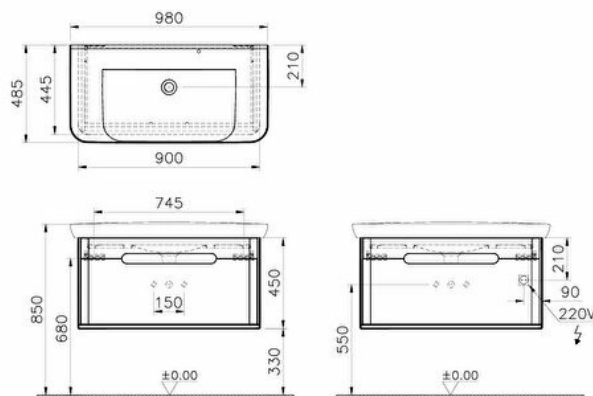

Collection: Sento

Technical specifications

Colour	Matt white
Height	520
Width	1000
Depth	446
Drainer	Not included
Driver IP	IP67
Energy Label	G

Leg Option	No
Lighting type	Ambiance LED
Lumen	250 LM
Material	PVC
Soft close	Yes
Syphon	Syphon Not Included
Syphon Cut-Out	No
Tap Hole Options	1 Faucet Hole

Marketing Measure (cm)	100 CM
Touch Free Products	Yes
Designer	Vitra Design Team
Full Extension	Yes

Finish	PVC
Finish-Front	PVC
Front Colour	Matt White
Front Material	MDF
Grip	Without handle
Kelvin	3000K
LED IP	IP44
Led Switch	Motion sensor

Tap Hole Position	Middle
Assembly	Suspended
Awards	Good Design
Body Colour	Matte White
Body Material	MDF
Drawer option	1 drawer
LED	Yes

Watt	6 W
Guarantee	2
Code Of Basin	5948B003-0001
Included	

Number of Doors	1
Washbasin colour	Glossy White
Washbasin type	Ceramic Vanity with sink
Packaged Product	
Sizes (WxDxH)	1050X496X570

Technical specifications

Colour: Matt white **Height:** 520 **Width:** 1000 **Depth:** 446 **Drainer:** Not included **Driver IP:** IP67 **Energy Label:** G **Finish:** PVC **Finish-Front:** PVC **Front Colour:** Matt White **Front Material:** MDF **Grip:** Without handle **Kelvin:** 3000K **LED IP:** IP44 **Led Switch:** Motion sensor **Leg Option:** No **Lighting type:** Ambiance LED **Lumen:** 250 LM **Material:** PVC **Soft close:** Yes **Syphon:** Syphon Not Included **Syphon Cut-Out:** No **Tap Hole Options:** 1 **Faucet Hole Tap Hole Position:** Middle **Assembly:** Suspended **Awards:** Good Design **Body Colour:** Matte White **Body Material:** MDF **Drawer option:** 1 drawer **LED:** Yes **Marketing Measure (cm):** 100 CM **Touch Free Products:** Yes **Designer:** VitRA Design Team **Full Extension:** Yes **Number of Doors:** 1 **Washbasin colour:** Glossy White **Washbasin Type:** Ceramic Vanity with sink **Packaged Product Sizes (WxDxH):** 1050X496X570 **Watt:** 6 W **Guarantee:** 2 **Code Of Basin Included:** 5948B003-0001