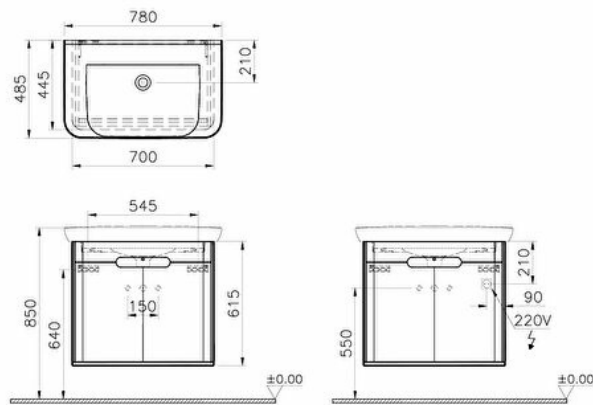

Collection: Sento

Technical specifications

Colour	Matt white
Height	616
Width	700
Depth	444
Drainer	Not included
Driver IP	IP67
Energy Label	G

Led Switch	Motion sensor
Leg Option	No
Lighting type	Ambiance LED
Lumen	170 LM
Material	PVC
Number of Doors	2
Soft close	Yes
Syphon	Syphon Not Included

Door Option	2 Doors
Drawer option	With Seat
LED	Yes

Finish	PVC
Finish-Front	PVC
Front Colour	Matt White
Front Material	MDF
Grip	Without handle
Hinge Material	Metal
Kelvin	3000K
LED IP	IP44

Syphon Cut-Out	No
Tap Hole Options	1 Faucet Hole
Tap Hole Position	Middle
Assembly	Suspended
Awards	Good Design
Body Colour	Matte White
Body Material	MDF

Packaged Product	750X494X666
Sizes (WxDxH)	
Watt	4 W

Marketing Measure (cm)	80 CM	Guarantee	2
Touch Free Products	Yes	Code Of Basin	5947B003-0001
Designer	VitrA Design Team	Included	
Washbasin Colour	Glossy White		
Washbasin Type	Ceramic Vanity with sink		

Technical specifications

Colour: Matt white **Height:** 616 **Width:** 700 **Depth:** 444 **Drainer:** Not included **Driver IP:** IP67 **Energy Label:** G **Finish:** PVC **Finish-Front:** PVC **Front Colour:** Matt White **Front Material:** MDF **Grip:** Without handle **Hinge Material:** Metal **Kelvin:** 3000K **LED IP:** IP44 **Led Switch:** Motion sensor **Leg Option:** No **Lighting type:** Ambiance LED **Lumen:** 170 LM **Material:** PVC **Number of Doors:** 2 **Soft close:** Yes **Syphon:** Syphon Not Included **Syphon Cut-Out:** No **Tap Hole Options:** 1 Faucet Hole **Tap Hole Position:** Middle **Assembly:** Suspended **Awards:** Good Design **Body Colour:** Matte White **Body Material:** MDF **Door Option:** 2 Doors **Drawer option:** With Seat **LED:** Yes **Marketing Measure (cm):** 80 CM **Touch Free Products:** Yes **Designer:** VitrA Design Team **Washbasin colour:** Glossy White **Washbasin Type:** Ceramic Vanity with sink **Packaged Product Sizes (WxDxH):** 750X494X666 **Watt:** 4 W **Guarantee:** 2 **Code Of Basin Included:** 5947B003-0001