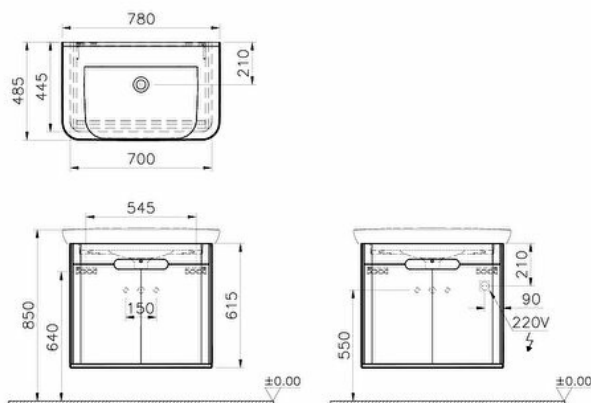

Collection: Sento

Technical specifications

Colour	Matte Anthracite
Height	616
Width	700
Depth	444
Drainer	Not included
Driver IP	IP67
Energy Label	G

Led Switch	Motion sensor
Leg Option	No
Lighting type	Ambiance LED
Lumen	170 LM
Material	PVC
Number of Doors	2
Soft close	Yes
Syphon	Syphon Not Included

Packaged Product	750X494X666
Sizes (WxDxH)	
Watt	4 W

Marketing Measure

(cm)

80 CM

Touch Free Products Yes

Designer VitrA Design Team

Washbasin colour Glossy White

Washbasin Type Ceramic Vanity with sink

Guarantee 2

Code Of Basin 5947B003-0001

Included

Technical specifications

Colour: Matte Anthracite **Height:** 616 **Width:** 700 **Depth:** 444 **Drainer:** Not included **Driver IP:** IP67 **Energy Label:** G **Finish:** PVC **Finish-Front:** PVC **Front Colour:** Matte Anthracite **Front Material:** MDF **Grip:** Without handle **Hinge Material:** Metal **Kelvin:** 3000K **LED IP:** IP44 **Led Switch:** Motion sensor **Leg Option:** No **Lighting type:** Ambiance LED **Lumen:** 170 LM **Material:** PVC **Number of Doors:** 2 **Soft close:** Yes **Syphon:** Syphon Not Included **Syphon Cut-Out:** No **Tap Hole Options:** 1 Faucet Hole **Tap Hole Position:** Middle **Assembly:** Suspended **Awards:** Good Design **Body Colour:** Matte Anthracite **Body Material:** MDF **Door Option:** 2 Doors **Drawer option:** With Seat **LED:** Yes **Marketing Measure (cm):** 80 CM **Touch Free Products:** Yes **Designer:** VitrA Design Team **Washbasin colour:** Glossy White **Washbasin Type:** Ceramic Vanity with sink **Packaged Product Sizes (WxDxH):** 750X494X666 **Watt:** 4 W **Guarantee:** 2 **Code Of Basin Included:** 5947B003-0001