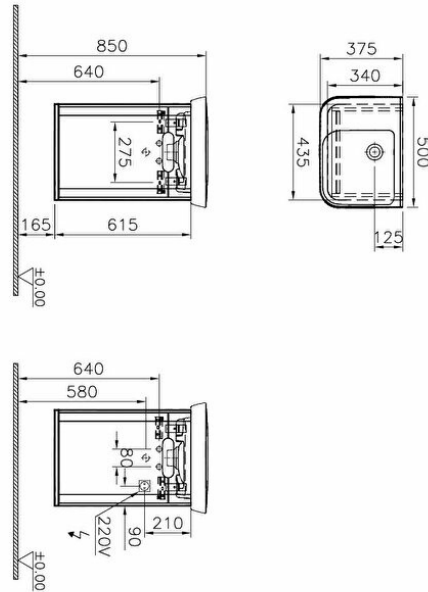

Front Colour Matt White

Washbasin colour Glossy White

Washbasin Type Ceramic Vanity with sink

Watt 2,5 W

Guarantee 2

Code Of Basin 5945B003-0029

Technical specifications

Colour: Matt white **Height:** 616 **Width:** 434 **Depth:** 340 **Door Hinge Position:** Left **Drainer:** Not included **Driver IP:** IP67 **Energy Label:** G **Finish:** PVC **Finish-Front:** PVC **Front Material:** MDF **Grip:** Without handle **Hinge Material:** Metal **Hinge Type:** Soft Closing **Kelvin:** 3000K **LED IP:** IP44 **Led Switch:** Motion sensor **Leg Option:** No **Lighting type:** Ambiance LED **Material:** PVC **Number of Doors:** 1 **Soft close:** Yes **Syphon:** Syphon Not Included **Syphon Cut-Out:** No **Tap Hole Options:** Right Tap Hole **Tap Hole Position:** Middle **Assembly:** Suspended **Awards:** Good Design **Body Material:** MDF **Door Option:** With Door **LED:** Yes **Marketing Measure (cm):** 50 CM **Touch Free Products:** Yes **Designer:** VitRA Design Team **Front Colour:** Matt White **Washbasin colour:** Glossy White **Washbasin Type:** Ceramic Vanity with sink **Body Colour:** Matte White **Drawer option:** Single Seat **Lumen:** 90 LM **Packaged Product Sizes (WxDxH):** 484X390X666 **Watt:** 2,5 W **Guarantee:** 2 **Code Of Basin Included:** 5945B003-0029