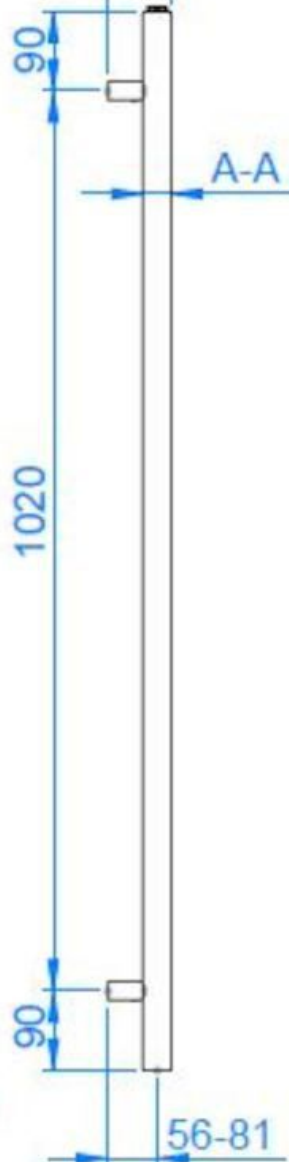

18 Tubes
Bottom View

600

Front View

Left View

72-97

Back View

568