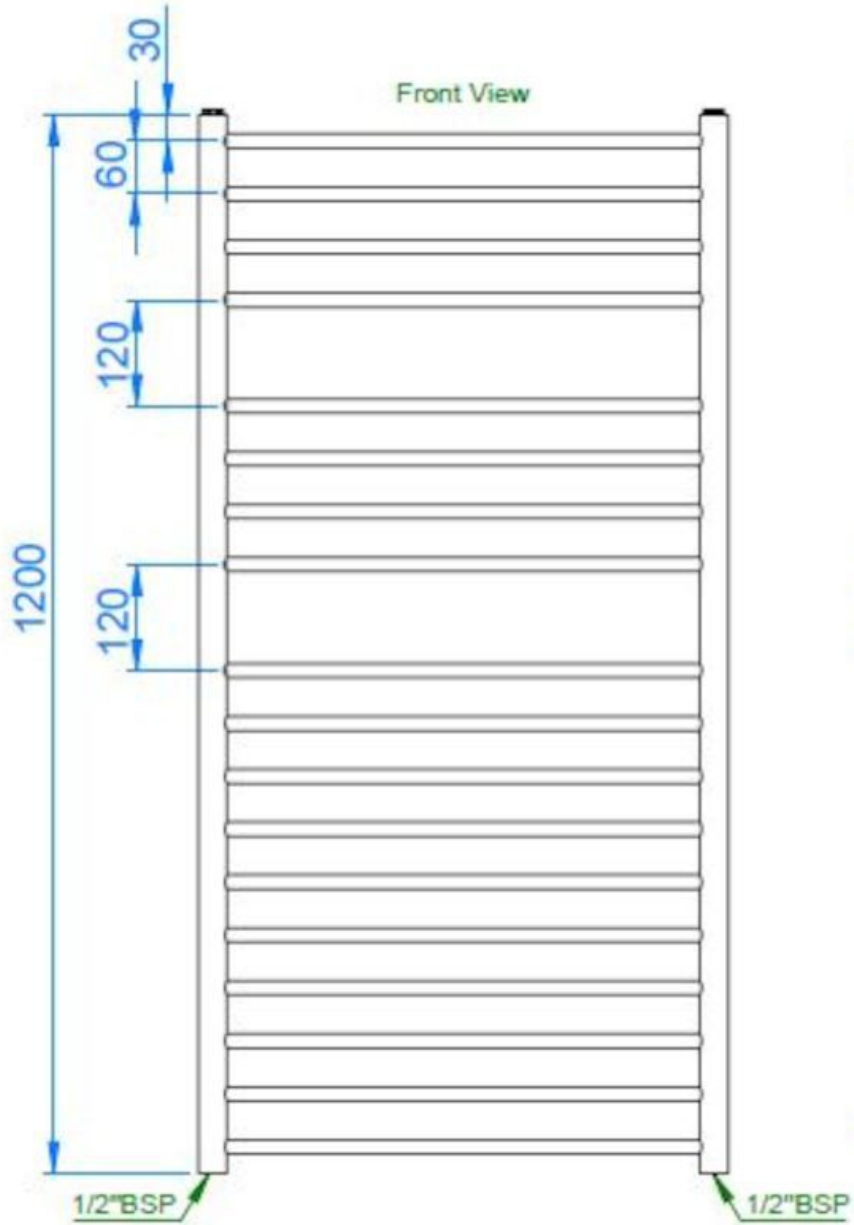

18 Tubes
Bottom View

600

Front View

Left View

72-97

Back View

568