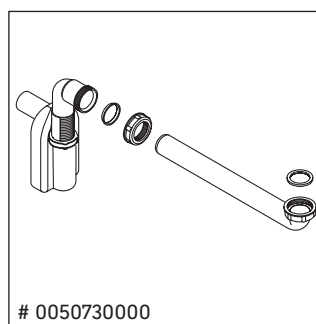

X-Large

XL 6088

Installation instructions

Instructions for use

The bathroom furniture range complies with the standards and guidelines applicable at the time of delivery and is designed for use in bathrooms. Direct contact with water should be avoided, for example, when showering.