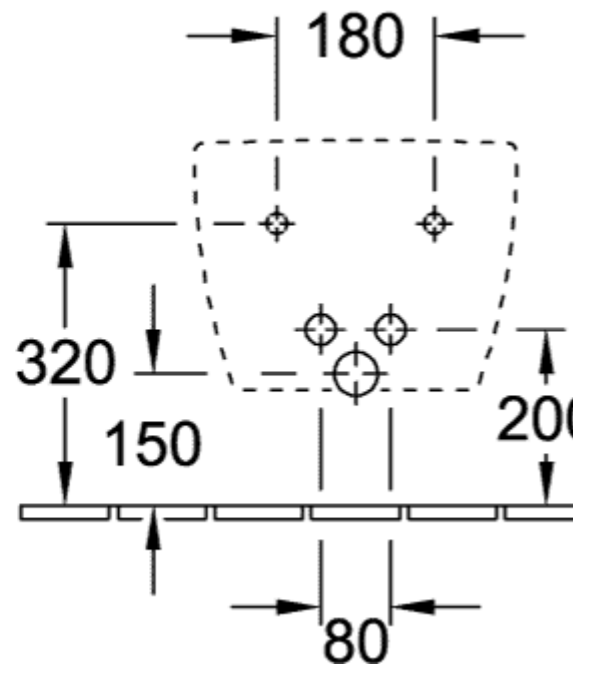

SUBWAY 2.0 BIDET OVAL

PRODUCT INFORMATION

Article title	Villeroy & Boch Subway 2.0 Bidet, wall-mounted, 375 x 565 mm, White Alpin CeramicPlus
Article number	540000R1
Assembly / Assembly type	wall-mounted
Scope of delivery	1 x bidet , 1 x fastening set
Depth in mm	565
Width in mm	375
Height in mm	280
Collection	Subway 2.0
Suitable for	1-hole mixer
Wall-mounted - floor-standing	wall-mounted
Material	Sanitary ceramics
surface	glossy
Colour name	White Alpin CeramicPlus
Shape	Oval
Colour designation	White Alpin
Antibacterial surface (with AntiBac)	No
Easy surface cleaning (CeramicPlus)	Yes

TECHNICAL DRAWINGS

540000R1

540000R1