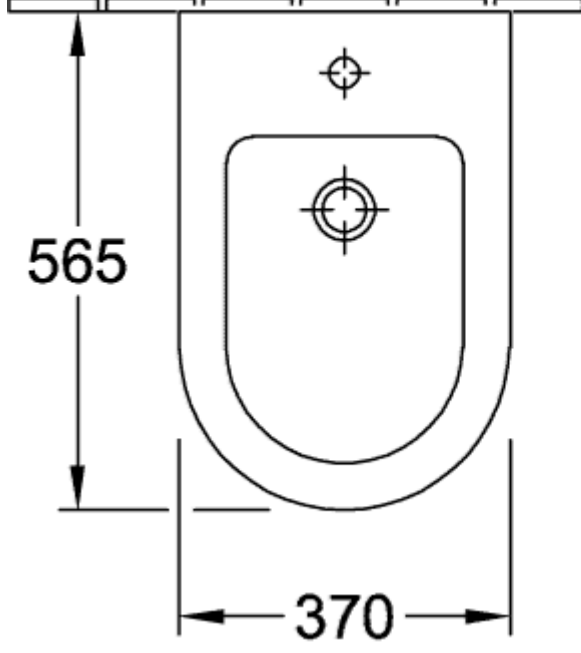

SUBWAY 2.0 BIDET OVAL

PRODUCT INFORMATION

Article title	Villeroy & Boch Subway 2.0 Bidet, wall-mounted, 375 x 565 mm, White Alpin CeramicPlus
Article number	540000R1
Assembly / Assembly type	wall-mounted
Scope of delivery	1 x bidet , 1 x fastening set
Depth in mm	565
Width in mm	375
Height in mm	280
Collection	Subway 2.0
Suitable for	1-hole mixer
Wall-mounted - floor-standing	wall-mounted
Material	Sanitary ceramics
surface	glossy
Colour name	White Alpin CeramicPlus
Shape	Oval
Colour designation	White Alpin
Antibacterial surface (with AntiBac)	No
Easy surface cleaning (CeramicPlus)	Yes

TECHNICAL DRAWINGS

540000R1

540000R1