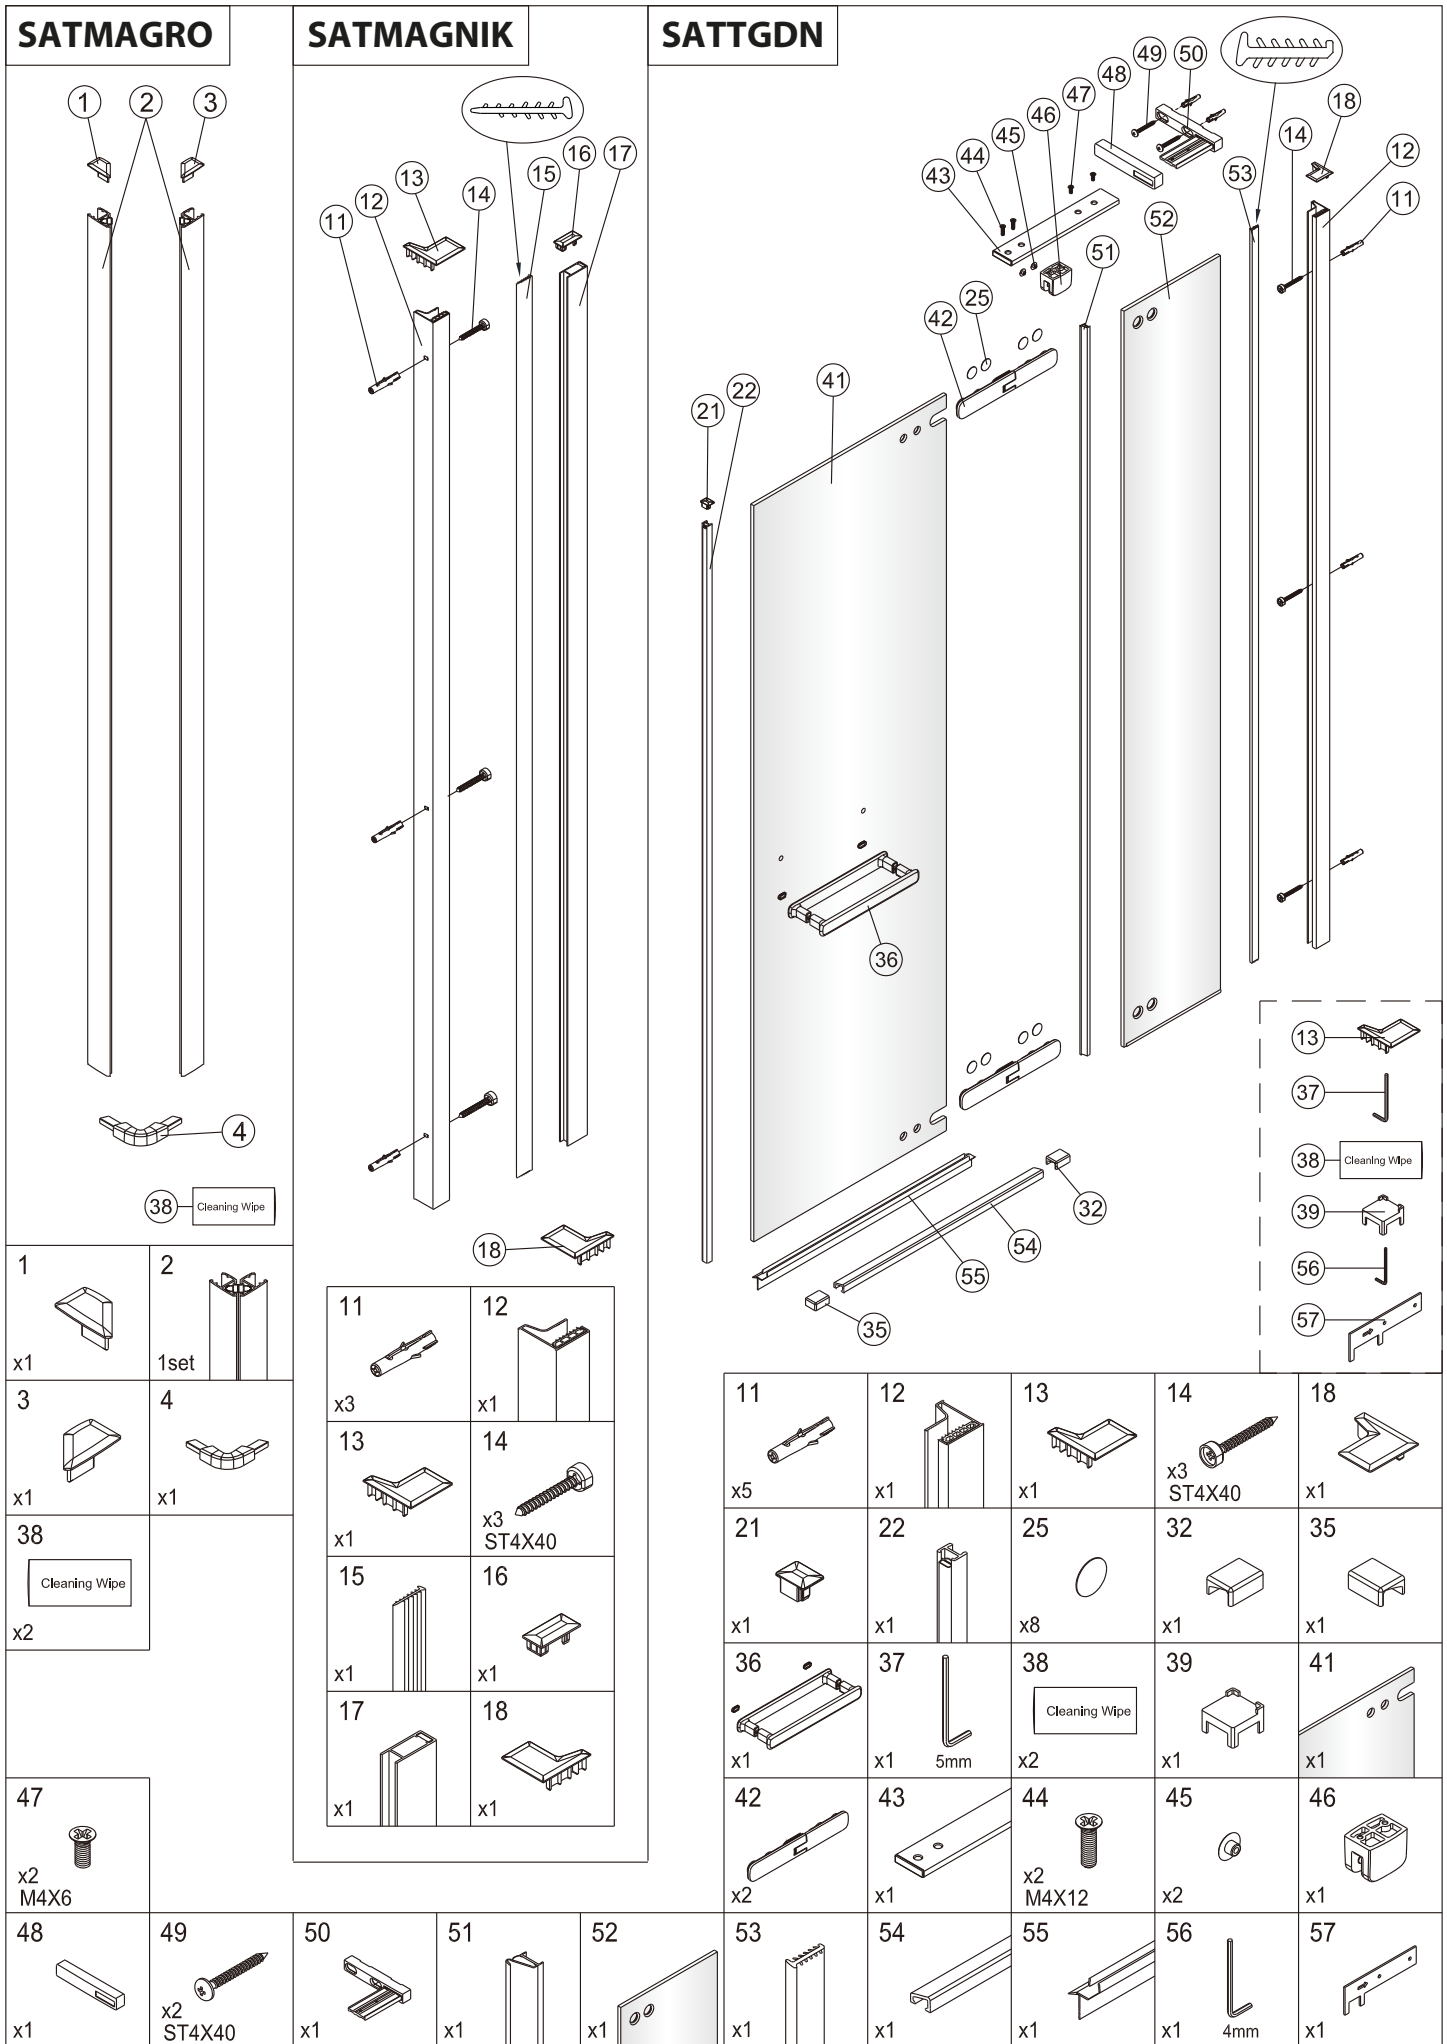

### SET A(Page 3-10)

SATTGDN+SATMAGNIK

# SET A

Size	A(mm)
SATTGDN80CRT SATTGDN80CT SATTGDN80BT	780~805
SATTGDN90CRT SATTGDN90CT SATTGDN90BT	880~905
SATTGDN100CRT SATTGDN100CT SATTGDN100BT	980~1005
SATTGDN120CRT SATTGDN120CT SATTGDN120BT	1180~1205

# SET B

Size	A(mm)	Size	B(mm)
SATTGDN80CRT SATTGDN80CT SATTGDN80BT	762~777	SATTGDN80CRT SATTGDN80CT SATTGDN80BT	762~777
SATTGDN90CRT SATTGDN90CT SATTGDN90BT	862~877	SATTGDN90CRT SATTGDN90CT SATTGDN90BT	862~877
SATTGDN100CRT SATTGDN100CT SATTGDN100BT	962~977	SATTGDN100CRT SATTGDN100CT SATTGDN100BT	962~977
SATTGDN120CRT SATTGDN120CT SATTGDN120BT	1162~1177	SATTGDN120CRT SATTGDN120CT SATTGDN120BT	1162~1177

1

2

5

Poznámka: Vnitřní strana koutu  
- Easy Clean

6

Poznámka: Vnitřní strana koutu  
- Easy Clean

7

8