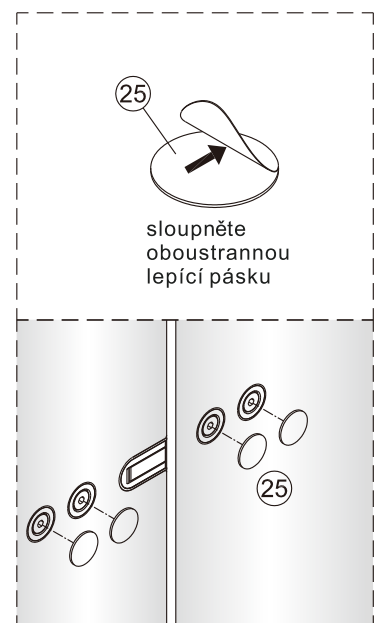

# SET B

Size	A(mm)	Size	B(mm)
SATTGDN80CRT SATTGDN80CT SATTGDN80BT	762~777	SATTGDN80CRT SATTGDN80CT SATTGDN80BT	762~777
SATTGDN90CRT SATTGDN90CT SATTGDN90BT	862~877	SATTGDN90CRT SATTGDN90CT SATTGDN90BT	862~877
SATTGDN100CRT SATTGDN100CT SATTGDN100BT	962~977	SATTGDN100CRT SATTGDN100CT SATTGDN100BT	962~977
SATTGDN120CRT SATTGDN120CT SATTGDN120BT	1162~1177	SATTGDN120CRT SATTGDN120CT SATTGDN120BT	1162~1177

1

2

5

Poznámka: Vnitřní strana koutu  
- Easy Clean

6

Poznámka: Vnitřní strana koutu  
- Easy Clean

7

8

9

10

11

12

20

SAT® is registered trademark of

**Swiss  
Aqua  
Technologies**

**Swiss Aqua Technologies AG**  
Gewerbstrasse 9, 6330 Cham, Switzerland  
[www.swatec.ch](http://www.swatec.ch)  
Imported by SIKO KOUPELNY a.s.  
Made in P.R.C.