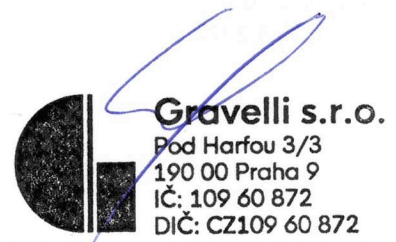

DECLARATION OF PERFORMANCE
DoP No.: 14688

Product	EAN	Product type	Colour	Variation	Code	Brand	Place of manufacture
HARMONY 1300x450x100mm	'0745114008220'	GW	Grey	Without tap hole	EN 14688	Gravelli	CZ
	'0745114008237'	GW	Anthracite		EN 14688	Gravelli	CZ
	'0745114008244'	GW	Sand		EN 14688	Gravelli	CZ
HARMONY 1300x485x100mm	'0745114012418'	GW	Grey	With tap hole	EN 14688	Gravelli	CZ
	'0745114012425'	GW	Anthracite		EN 14688	Gravelli	CZ
	'0745114012432'	GW	Sand		EN 14688	Gravelli	CZ
MAP 1200x600x100mm	'0745114008251'	GW	Grey	Without tap hole	EN 14688	Gravelli	CZ
	'0745114008268'	GW	Anthracite		EN 14688	Gravelli	CZ
	'0745114008275'	GW	Sand		EN 14688	Gravelli	CZ
MAP 1200x600x100mm	'0745114012449'	GW	Grey	With tap hole	EN 14688	Gravelli	CZ
	'0745114012456'	GW	Anthracite		EN 14688	Gravelli	CZ
	'0745114012463'	GW	Sand		EN 14688	Gravelli	CZ
MAP Double 2400x600x100	'0745114008282'	GW	Grey	Without tap hole	EN 14688	Gravelli	CZ
	'0745114008299'	GW	Anthracite		EN 14688	Gravelli	CZ
	'0745114008305'	GW	Sand		EN 14688	Gravelli	CZ
MAP Double 2400x600x100	'0745114012470'	GW	Grey	With tap hole	EN 14688	Gravelli	CZ
	'0745114012487'	GW	Anthracite		EN 14688	Gravelli	CZ
	'0745114012494'	GW	Sand		EN 14688	Gravelli	CZ
Cemento TOLA	'8592127084558'	GW	Grey	Without tap hole	EN 14688	Triomini	CZ
	'8592127084541'	GW	Anthracite		EN 14688	Triomini	CZ
Cemento TONDATA	'8592127084534'	GW	Grey	Without tap hole	EN 14688	Triomini	CZ
	'8592127084527'	GW	Anthracite		EN 14688	Triomini	CZ