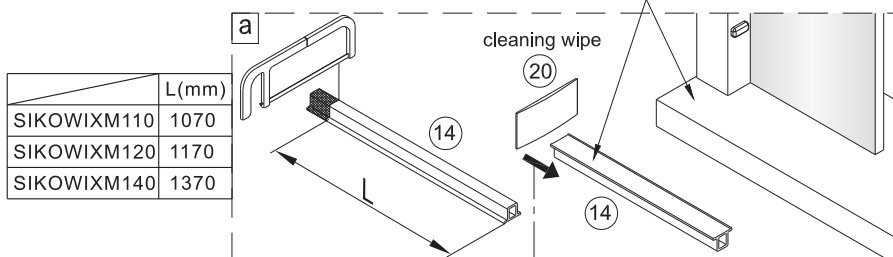

Degrease the bar and floor by No.20.