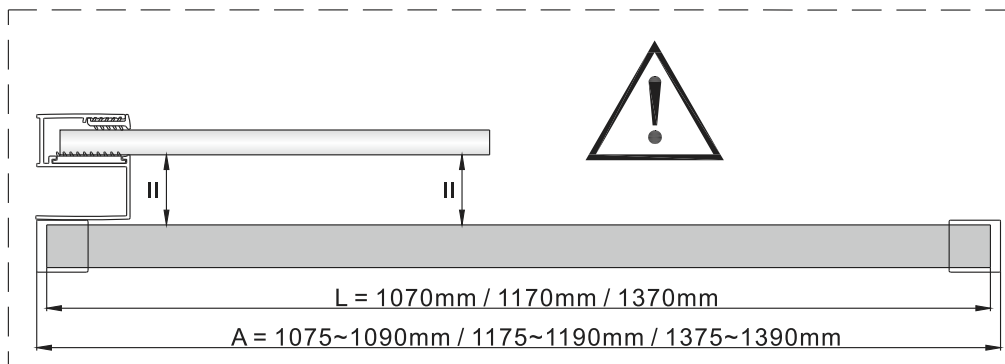

L(mm)
SIKOWIXM110	1070
SIKOWIXM120	1170
SIKOWIXM140	1370

Degrease the bar and floor by No.20.