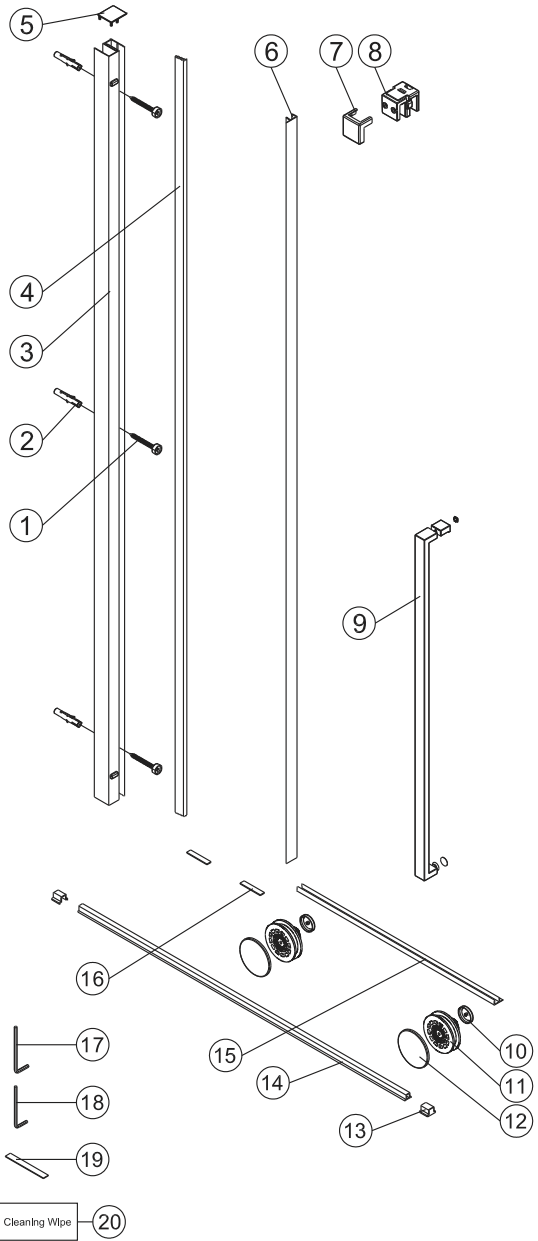

SIKOWIXMPROFIL

SIKOWIXM

1 x3 ST4X40	2 x3	3 x1	4 x1	35 x1
5 x1	6 x1	7 x1	8 x1	36 x1
9 x1	10 x2	11 x2	12 x2	
13 x2	14 x1	15 x1	16 x2	
17 x2 4mm	18 x1 2.5mm	19 x6	20 x1 Cleaning Wipe