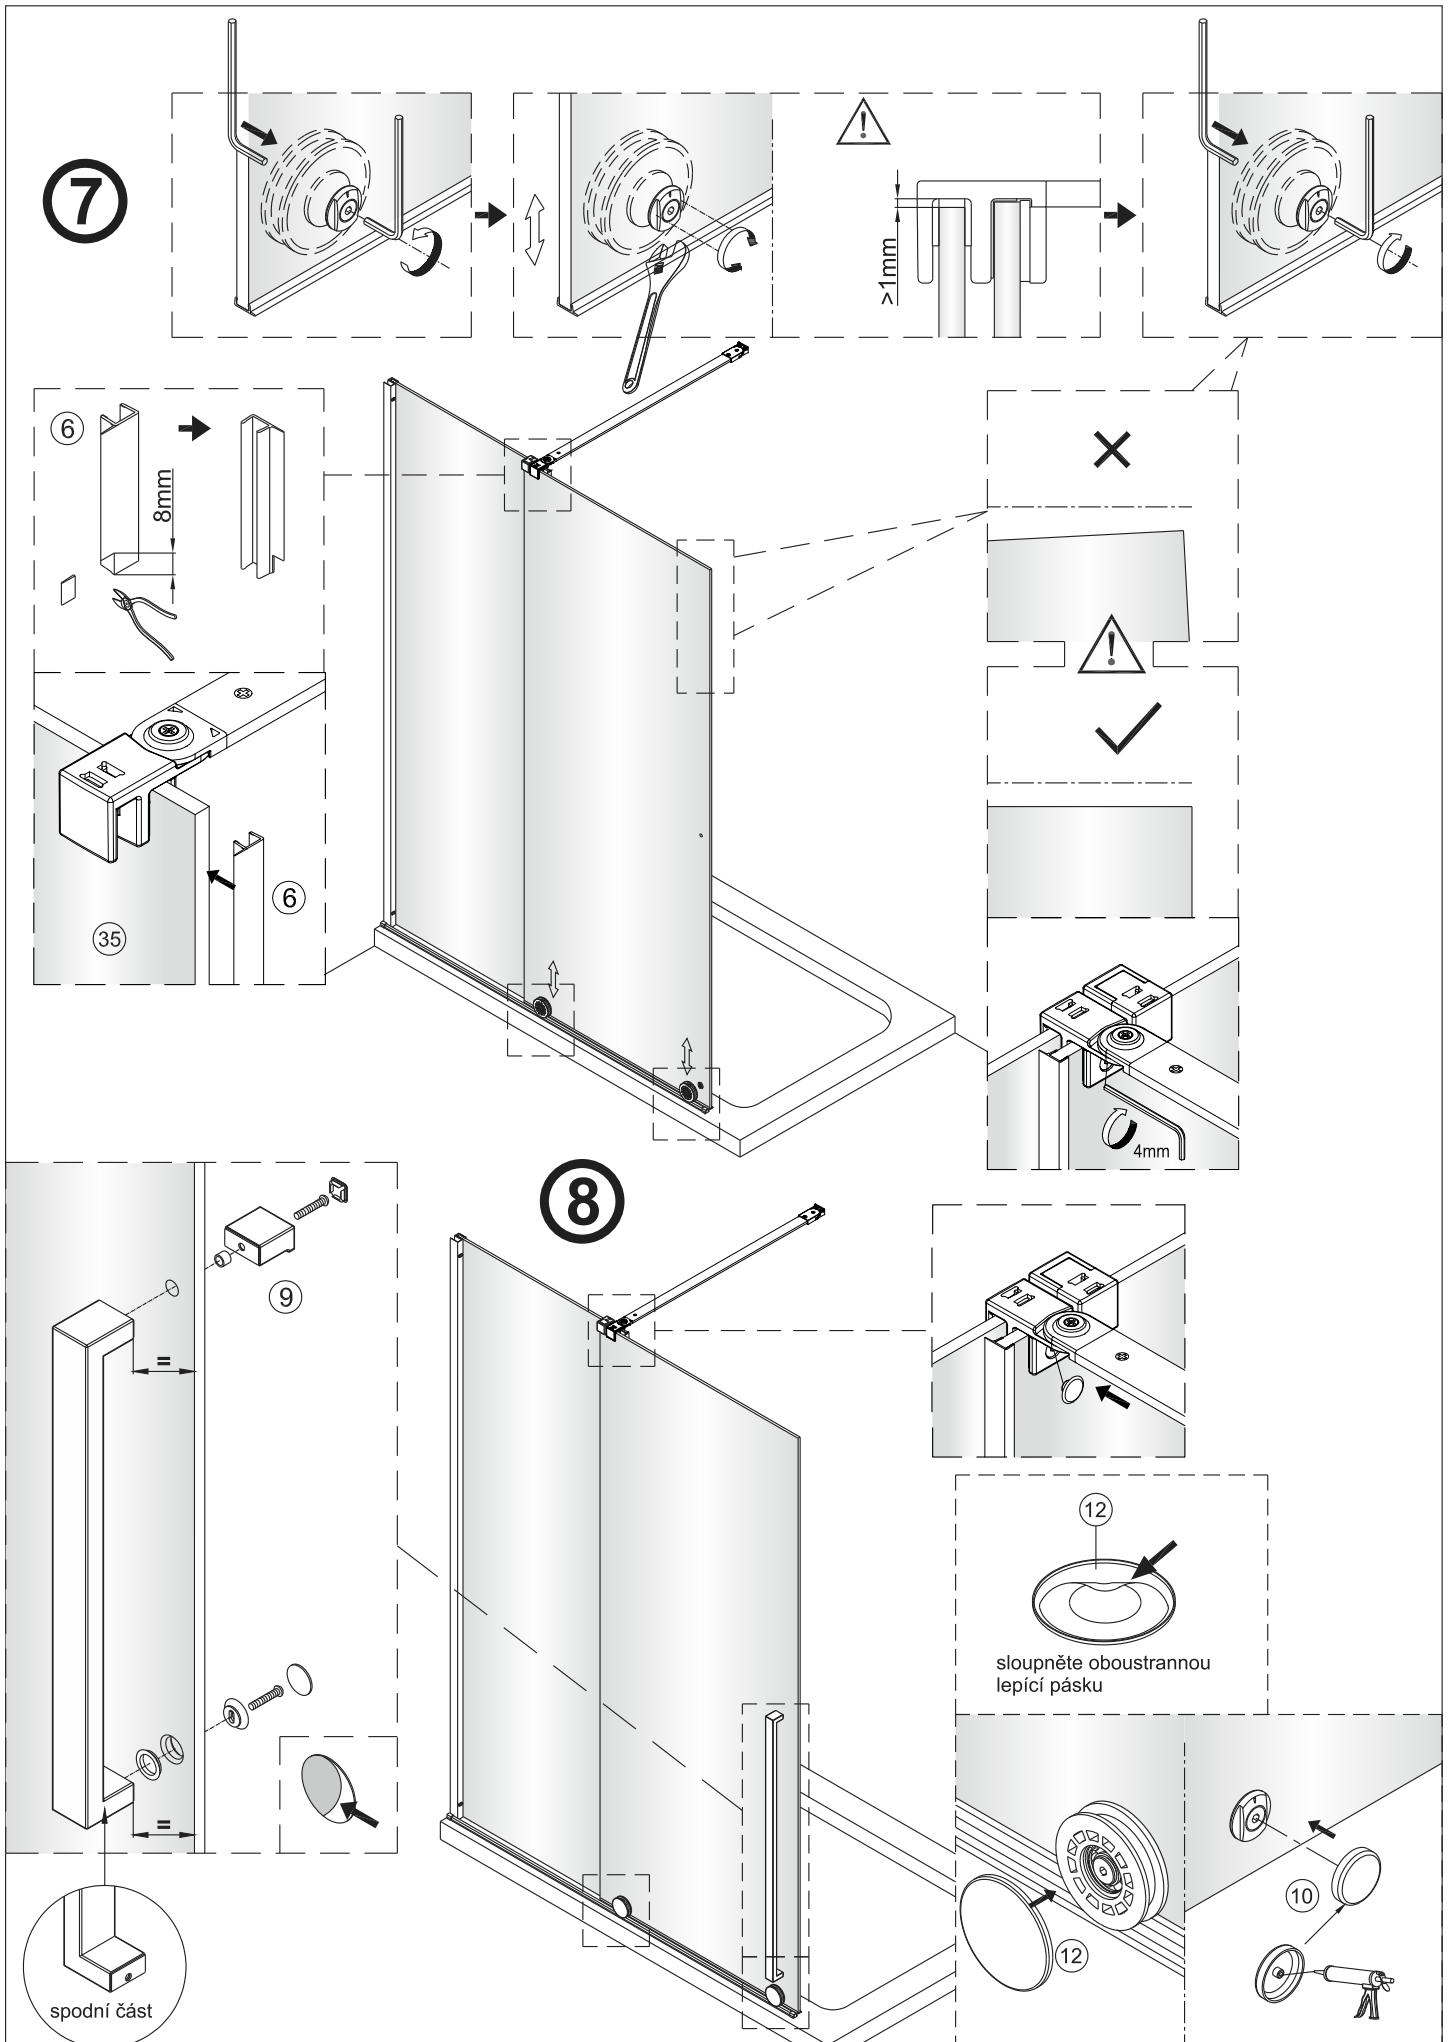

# 4

Degrease the bar and floor by No.20.

**SET B/D**

**1**

	A(mm)
SIKOWIXM110	1075~1090
SIKOWIXM120	1175~1190
SIKOWIXM140	1375~1390

**2**