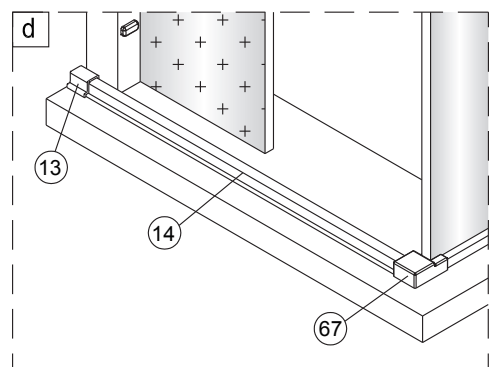

Degrease the bar and floor by No.20.