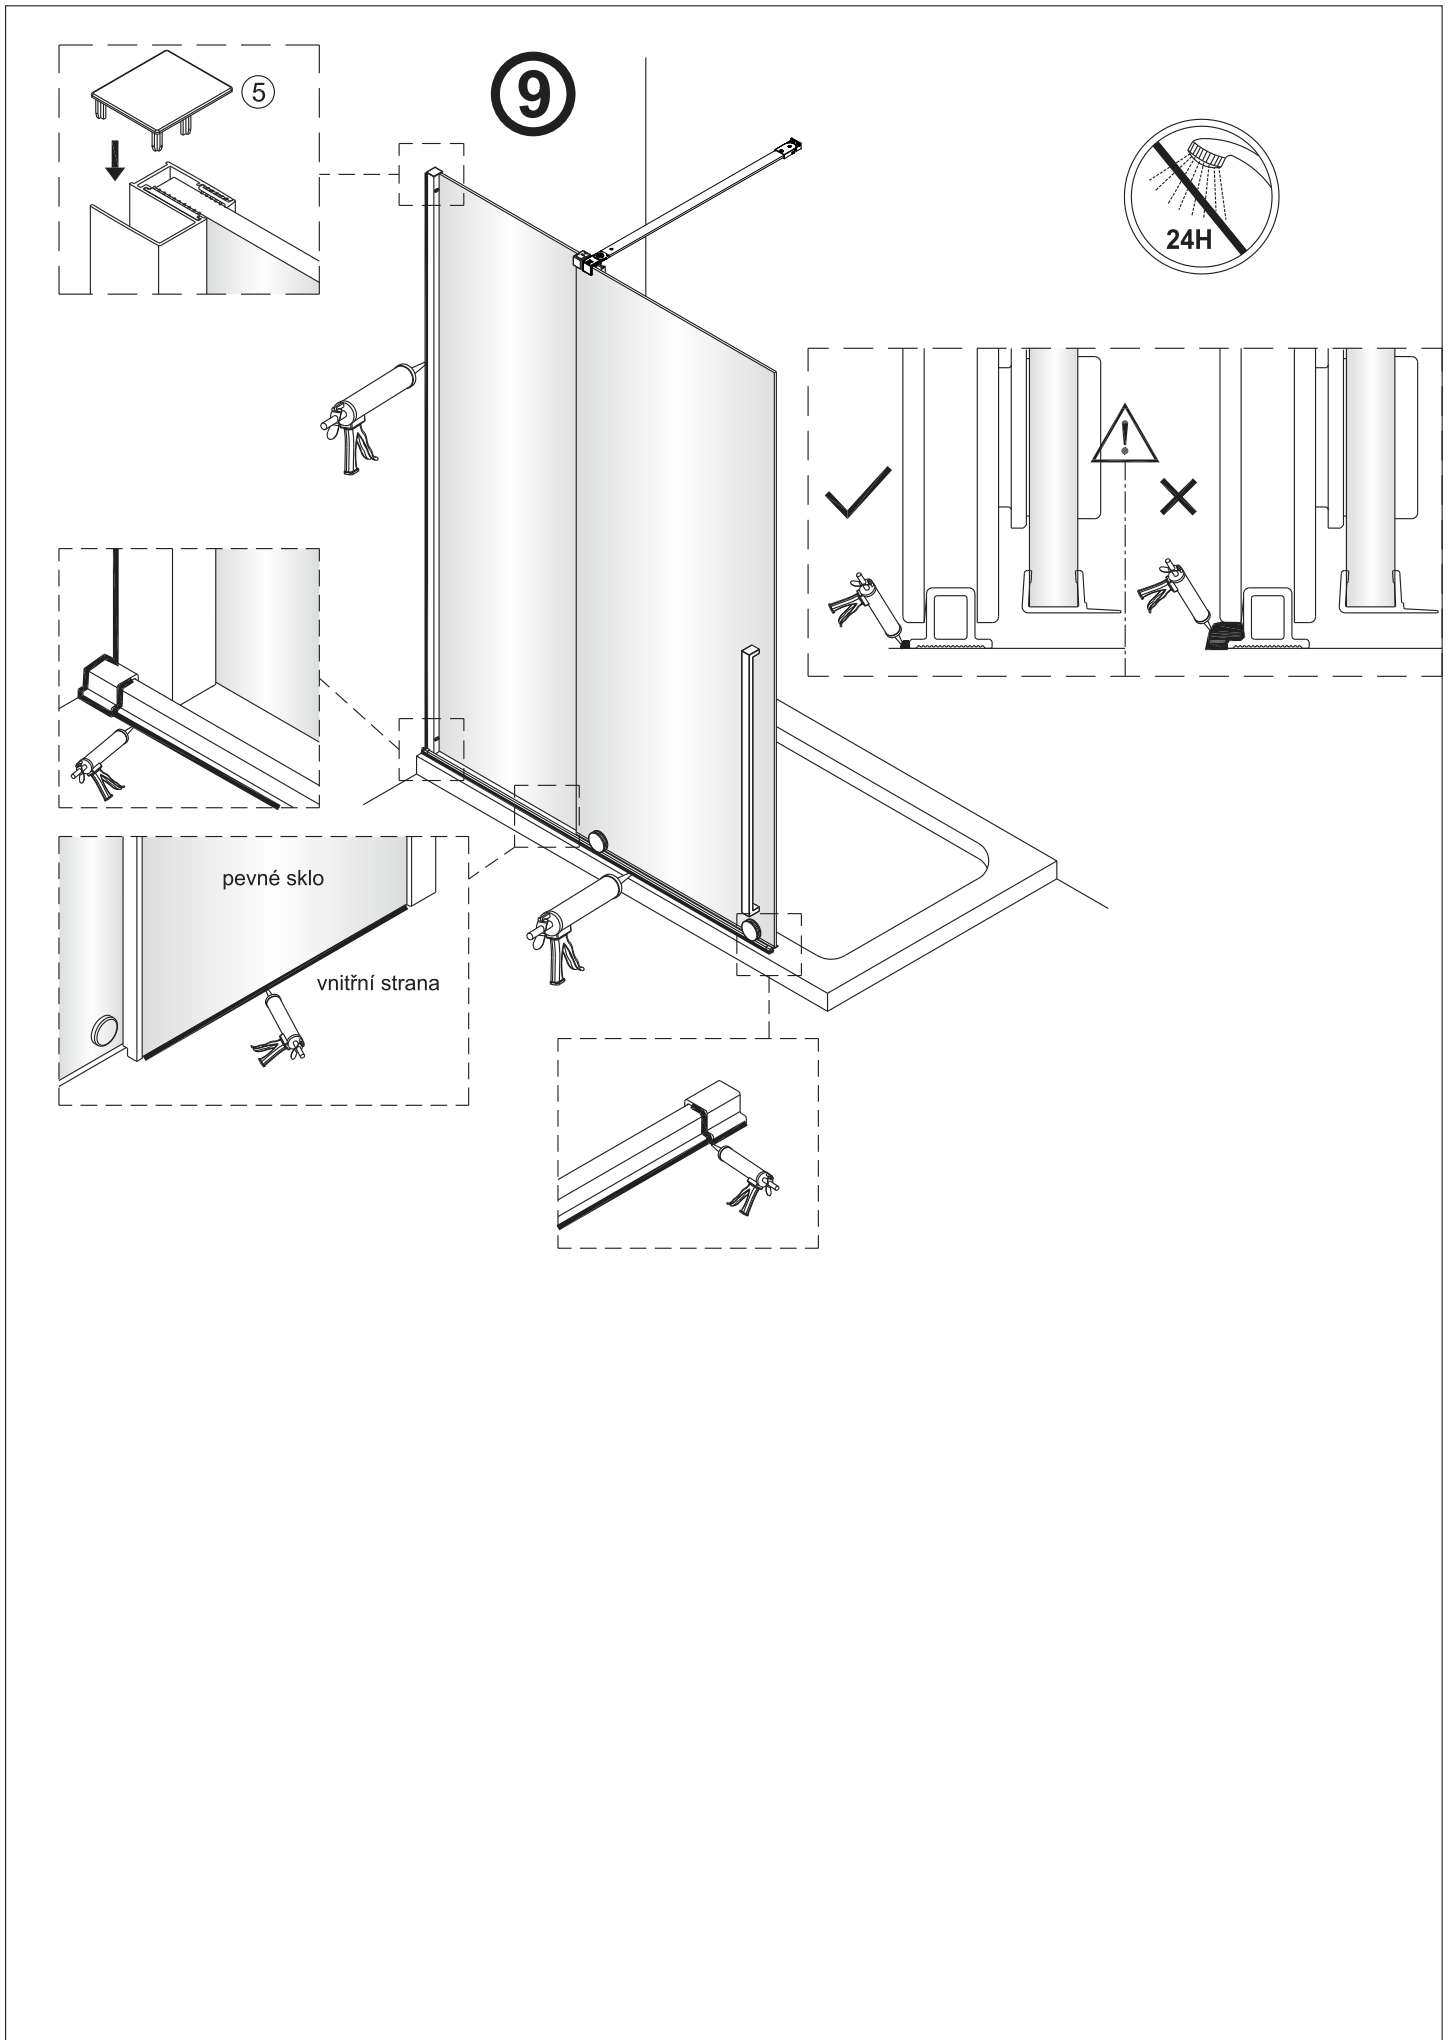

# 4

Degrease the bar and floor by No.20.

**SET B/D**

**1**

	A(mm)
SIKOWIXM110	1075~1090
SIKOWIXM120	1175~1190
SIKOWIXM140	1375~1390

**2**