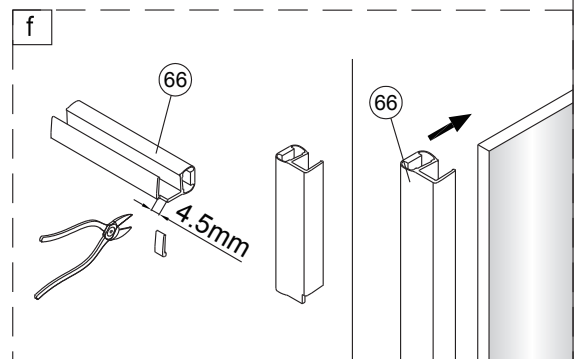

Degrease the bar and floor by No.20.