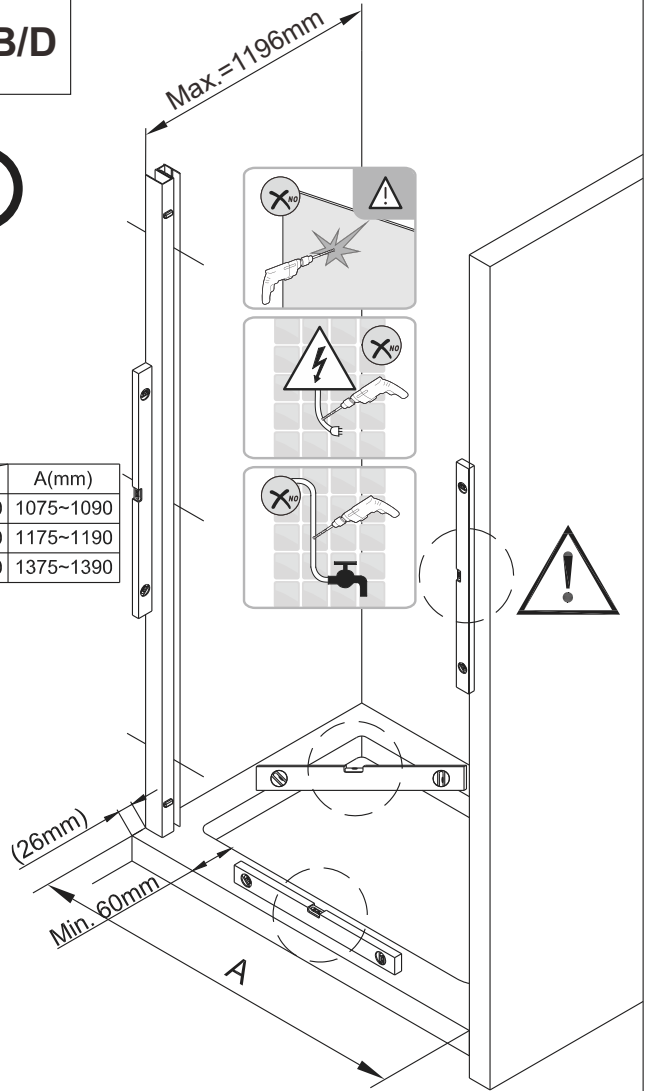

# 4

Degrease the bar and floor by No.20.

**SET B/D**

**1**

	A(mm)
SIKOWIXM110	1075~1090
SIKOWIXM120	1175~1190
SIKOWIXM140	1375~1390

**2**