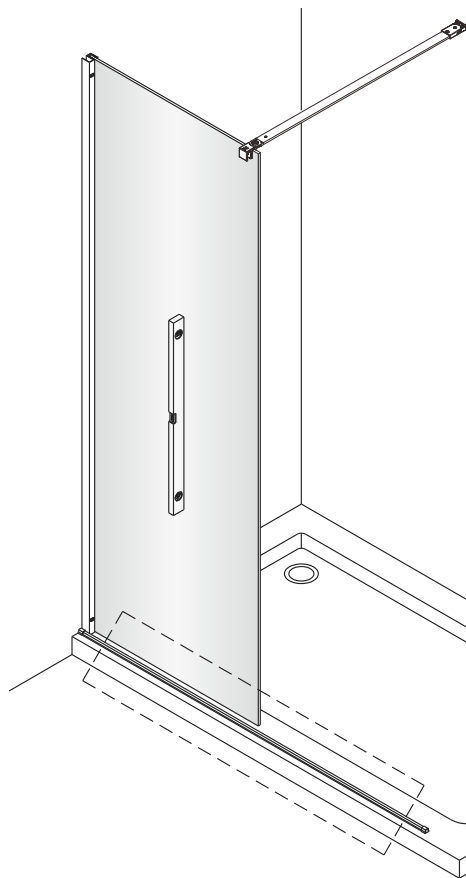

4

Degrease the bar and floor by No.20.