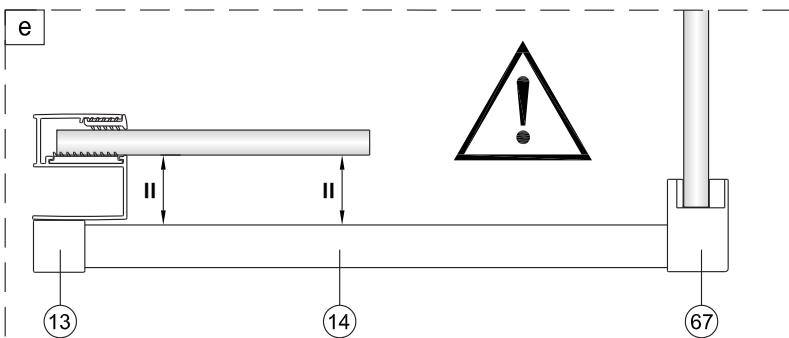

Degrease the bar and floor by No.20.