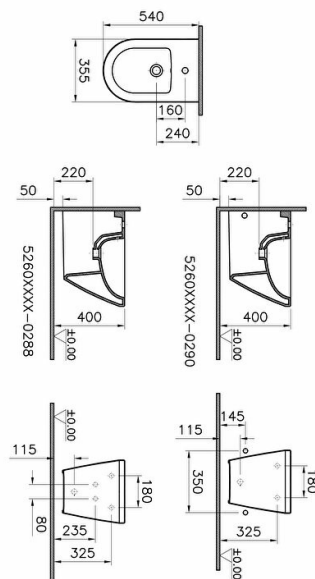

Name **Integra Wall-Hung Bidet**

Collection **Integra**

Height (mm) **340**

Width (mm) **355**

Depth (mm) **540**

Color **White**

Designer **VitrA Design Team**

Tap Hole Options **Single Tap Hole**

Brand **VitrA**

Finish **Hygiene**

Overflow Hole **With Overflow**

Product code: 7042B003-0288

Description

All drawings contain the necessary measurements which are subject to standard tolerances.

For exact measurements, in particular for customized installation scenarios, it can only be taken from the finished ceramic product.