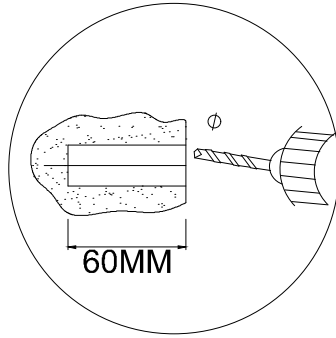

SAT

BWAY60W
BWAY600AK
BWAY80W
BWAY800AK
BWAY100W
BWAY1000AK
BWAY120W
BWAY1200AK

1

20mm

60MM

M4.2x50

SAT® is registered trademark of

**Swiss
Aqua
Technologies**