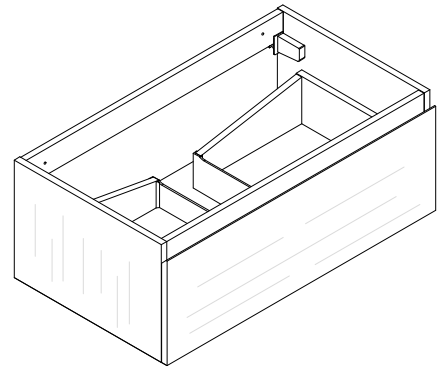

SAT

BWAY60W
BWAY600AK
BWAY80W
BWAY800AK
BWAY100W
BWAY1000AK
BWAY120W
BWAY1200AK

1

20mm

60MM

M4.2x50

SAT® is registered trademark of

**Swiss
Aqua
Technologies**