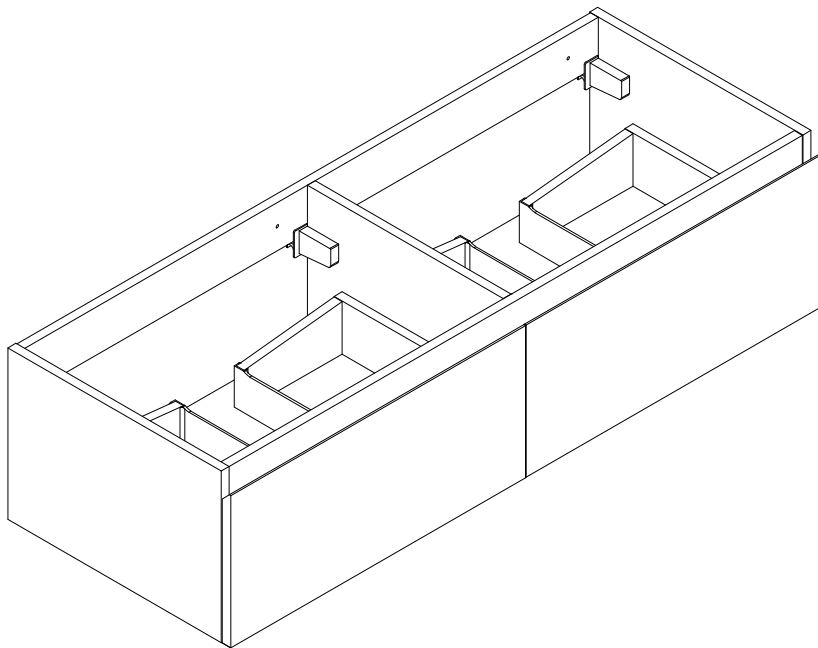

SAT

BWAY60W
BWAY600AK
BWAY80W
BWAY800AK
BWAY100W
BWAY1000AK
BWAY120W
BWAY1200AK

1

20mm

60MM

M4.2x50

SAT® is registered trademark of

**Swiss
Aqua
Technologies**