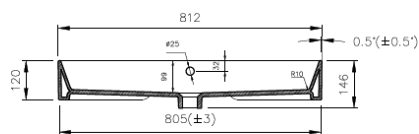

Product description

Weight: 21,9 Kg

Color: white

Surface finish: glossy

Brand: SAT

EAN: 8592127159287

SAT® is registered trademark of

Swiss Aqua Technologies AG
Gewerbstrasse 9, 6330 Cham, Switzerland
www.swatec.ch