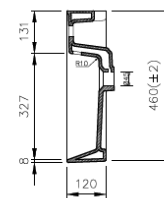

Product description

Weight: 21,9 Kg

Color: white

Surface finish: glossy

Brand: SAT

EAN: 8592127159287