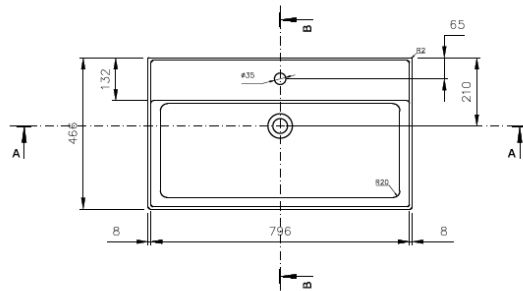

Product description

Weight: 21,9 Kg

Color: white

Surface finish: glossy

Brand: SAT

EAN: 8592127159287

SAT® is registered trademark of

Swiss Aqua Technologies AG
Gewerbstrasse 9, 6330 Cham, Switzerland
www.swatec.ch