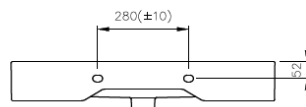

Product description

Weight: 21,9 Kg

Color: white

Surface finish: glossy

Brand: SAT

EAN: 8592127159287