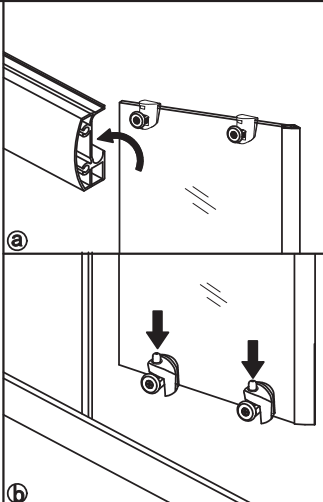

SAT® is registered trademark of

**Swiss
Aqua
Technologies**

Swiss Aqua Technologies AG
Gewerbstrasse 9, 6330 Cham, Switzerland
www.swatec.ch
Imported by SIKO KOUPELNY a.s.
Made in P.R.C.

2x

S01		S02		S03	
	6		8		4
S04		S05		S06	
	1		8		2
S07		S08		S09	
	2		2		1
S10		S11		S12	
	2		2		1
S13		S14		S15	
	1		1		1
S16		S17		S18	
	1		1		1
S19					
	4				