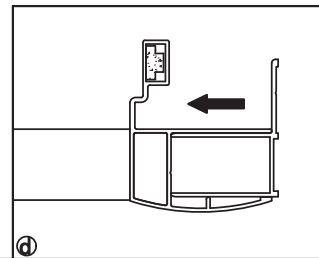

SAT® is registered trademark of

**Swiss
Aqua
Technologies**

Swiss Aqua Technologies AG
Gewerbstrasse 9, 6330 Cham, Switzerland
www.swatec.ch
Imported by SIKO KOUPELNY a.s.
Made in P.R.C.

2x

S01		S02		S03	
	6		8		4
S04		S05		S06	
	1		8		2
S07		S08		S09	
	2		2		1
S10		S11		S12	
	2		2		1
S13		S14		S15	
	1		1		1
S16		S17		S18	
	1		1		1
S19					
	4				