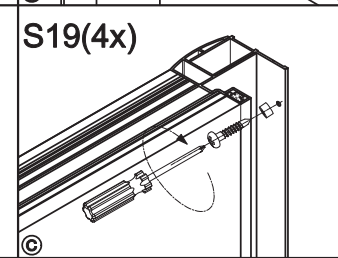

SAT® is registered trademark of

**Swiss
Aqua
Technologies**

Swiss Aqua Technologies AG
Gewerbstrasse 9, 6330 Cham, Switzerland
www.swatec.ch
Imported by SIKO KOUPELNY a.s.
Made in P.R.C.

2x

S01		S02		S03	
	6		8		4
S04		S05		S06	
	1		8		2
S07		S08		S09	
	2		2		1
S10		S11		S12	
	2		2		1
S13		S14		S15	
	1		1		1
S16		S17		S18	
	1		1		1
S19					
	4				