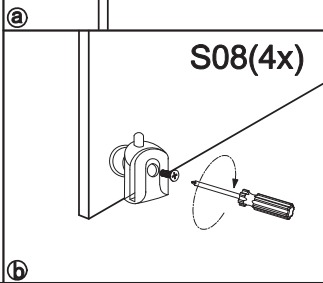

SAT® is registered trademark of

**Swiss
Aqua
Technologies**

Swiss Aqua Technologies AG
Gewerbstrasse 9, 6330 Cham, Switzerland
www.swatec.ch
Imported by SIKO KOUPELNY a.s.
Made in P.R.C.

2x

S01		S02		S03	
	6		8		4
S04		S05		S06	
	1		8		2
S07		S08		S09	
	2		2		1
S10		S11		S12	
	2		2		1
S13		S14		S15	
	1		1		1
S16		S17		S18	
	1		1		1
S19					
	4				