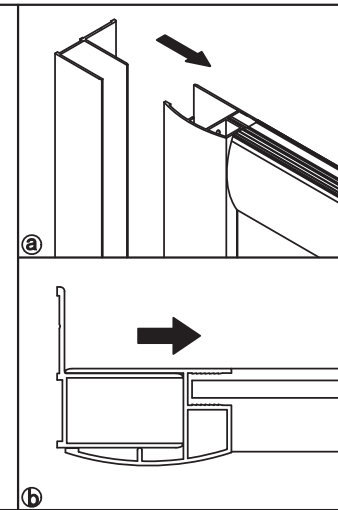

SAT® is registered trademark of

**Swiss
Aqua
Technologies**

Swiss Aqua Technologies AG
Gewerbstrasse 9, 6330 Cham, Switzerland
www.swatec.ch
Imported by SIKO KOUPELNY a.s.
Made in P.R.C.

2x

S01		S02		S03	
	6		8		4
S04		S05		S06	
	1		8		2
S07		S08		S09	
	2		2		1
S10		S11		S12	
	2		2		1
S13		S14		S15	
	1		1		1
S16		S17		S18	
	1		1		1
S19					
	4				