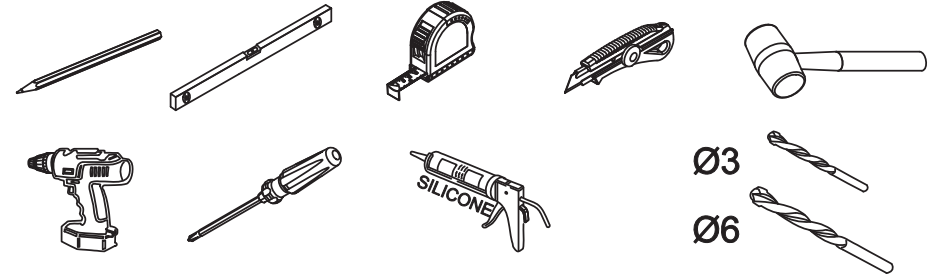

SAT® is registered trademark of

**Swiss
Aqua
Technologies**

Swiss Aqua Technologies AG
Gewerbstrasse 9, 6330 Cham, Switzerland
www.swatec.ch
Imported by SIKO KOUPELNY a.s.
Made in P.R.C.

2x

S01		S02		S03	
	6		8		4
S04		S05		S06	
	1		8		2
S07		S08		S09	
	2		2		1
S10		S11		S12	
	2		2		1
S13		S14		S15	
	1		1		1
S16		S17		S18	
	1		1		1
S19					
	4				