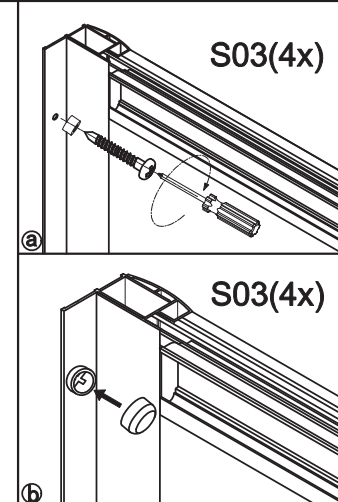

SAT® is registered trademark of

**Swiss
Aqua
Technologies**

Swiss Aqua Technologies AG
Gewerbstrasse 9, 6330 Cham, Switzerland
www.swatec.ch
Imported by SIKO KOUPELNY a.s.
Made in P.R.C.

2x

S01		S02		S03	
	6		8		4
S04		S05		S06	
	1		8		2
S07		S08		S09	
	2		2		1
S10		S11		S12	
	2		2		1
S13		S14		S15	
	1		1		1
S16		S17		S18	
	1		1		1
S19					
	4				