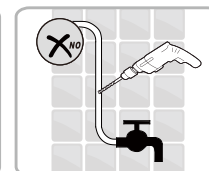

SET B

Size	A(mm)
SATTGDN80CRT SATTGDN80CT SATTGDN80BT	775~790
SATTGDN90CRT SATTGDN90CT SATTGDN90BT	875~890
SATTGDN100CRT SATTGDN100CT SATTGDN100BT	975~990
SATTGDN120CRT SATTGDN120CT SATTGDN120BT	1175~1190

Size	B(mm)
SATTGDNSTENA80CRT SATTGDNSTENA80CT SATTGDNSTENA80BT	770~785
SATTGDNSTENA90CRT SATTGDNSTENA90CT SATTGDNSTENA90BT	870~885
SATTGDNSTENA100CRT SATTGDNSTENA100CT SATTGDNSTENA100BT	970~985

1