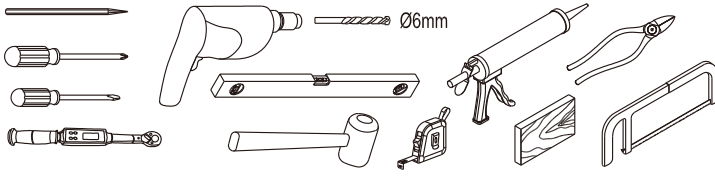

SATTGDNSTENA80CRT
SATTGDNSTENA80CT
SATTGDNSTENA80BT
SATTGDNSTENA90CRT
SATTGDNSTENA90CT
SATTGDNSTENA90BT
SATTGDNSTENA100CRT
SATTGDNSTENA100CT
SATTGDNSTENA100BT

SET A(Page 3-9)

SATTGDO+SATTGDNSTENA

SET B(Page 10-17)

SATTGDN+SATTGDNSTENA

SATTGDNSTENA

SATTGDO

SATTGDN

11 x5	12 x1	13 x1	14 x3 ST4X40
18 x1	38 x1 Cleaning Wipe	44 x2 M4X12	45 x2
46 x1	47 x2 M4X6	48 x1	49 x2 ST4X40
50 x1	53 x1	56 x1 4mm	57 x1
61 x1	62 x1	63 x1	64 x1
65 x1	66 x1		

SET A

Size	A(mm)
SATTGDO80CRT SATTGDO80CT	780
SATTGDO90CRT SATTGDO90CT	880
SATTGDO100CRT SATTGDO100CT	980

①

2

sloupněte
oboustrannou
lepící pásku

Poznámka: Vnitřní strana koutu
- Easy Clean

Size	B(mm)
SATTGDNSTENA80CRT SATTGDNSTENA80CT	773~788
SATTGDNSTENA90CRT SATTGDNSTENA90CT	873~888
SATTGDNSTENA100CRT SATTGDNSTENA100CT	973~988

5

Poznámka: Vnitřní strana koutu
- Easy Clean

10

11

SET B

Size	A(mm)
SATTGDN80CRT SATTGDN80CT SATTGDN80BT	775~790
SATTGDN90CRT SATTGDN90CT SATTGDN90BT	875~890
SATTGDN100CRT SATTGDN100CT SATTGDN100BT	975~990
SATTGDN120CRT SATTGDN120CT SATTGDN120BT	1175~1190