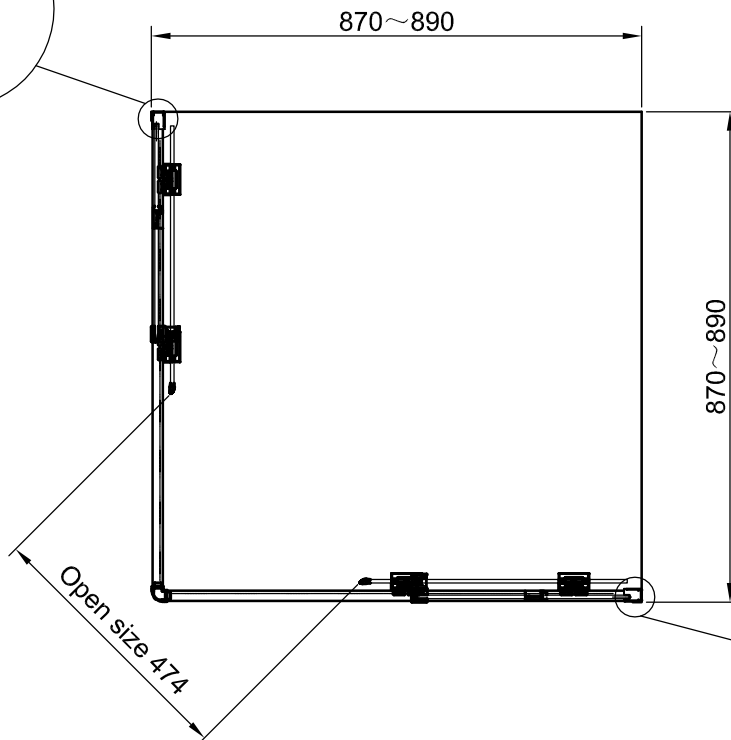

SATTEXDBB100CRT 970X1950  
SATTEXDBB100CT

SATTEXDBB110CRT 1070X1950  
SATTEXDBB110CT

SATTEXDBB120CRT 1170X1950  
SATTEXDBB120CT

SATTEXDBB140CRT 1370X1950  
SATTEXDBB140CT

NEP+NDR

SATTEXQBB80CRT 770X770X1950  
SATTEXQBB80CT

SATTEXQBB90CRT 870X870X1950  
SATTEXQBB90CT

Unit :mm  
06338 2022-02-09

SATTEXQBB100CRT 970X970X1950  
SATTEXQBB100CT

Unit :mm  
06338 2022-02-09

SATTEXSBB80CRT 770X770X1950  
SATTEXSBB80CT

Unit :mm  
06338 2022-02-09

SATTEXSBB90CRT 870X870X1950  
SATTEXSBB90CT

Unit :mm  
06338 2022-02-09

SATTEXSBB100CRT 970X970X1950  
SATTEXSBB100CT

Unit :mm  
06338 2022-02-09