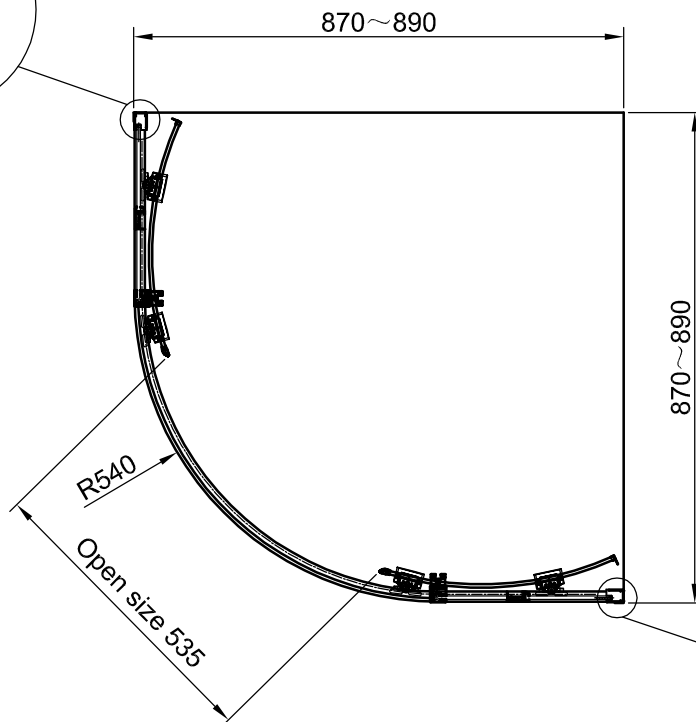

SATTEXDBB100CRT 970X1950  
SATTEXDBB100CT

SATTEXDBB110CRT 1070X1950  
SATTEXDBB110CT

SATTEXDBB120CRT 1170X1950  
SATTEXDBB120CT

SATTEXDBB140CRT 1370X1950  
SATTEXDBB140CT

NEP+NDR

SATTEXQBB80CRT 770X770X1950  
SATTEXQBB80CT

SATTEXQBB90CRT 870X870X1950  
SATTEXQBB90CT

Unit :mm  
06338 2022-02-09

SATTEXQBB100CRT 970X970X1950  
SATTEXQBB100CT

Unit :mm  
06338 2022-02-09

SATTEXSBB80CRT 770X770X1950  
SATTEXSBB80CT

Unit :mm  
06338 2022-02-09

SATTEXSBB90CRT 870X870X1950  
SATTEXSBB90CT

Unit :mm  
06338 2022-02-09

SATTEXSBB100CRT 970X970X1950  
SATTEXSBB100CT

Unit :mm  
06338 2022-02-09