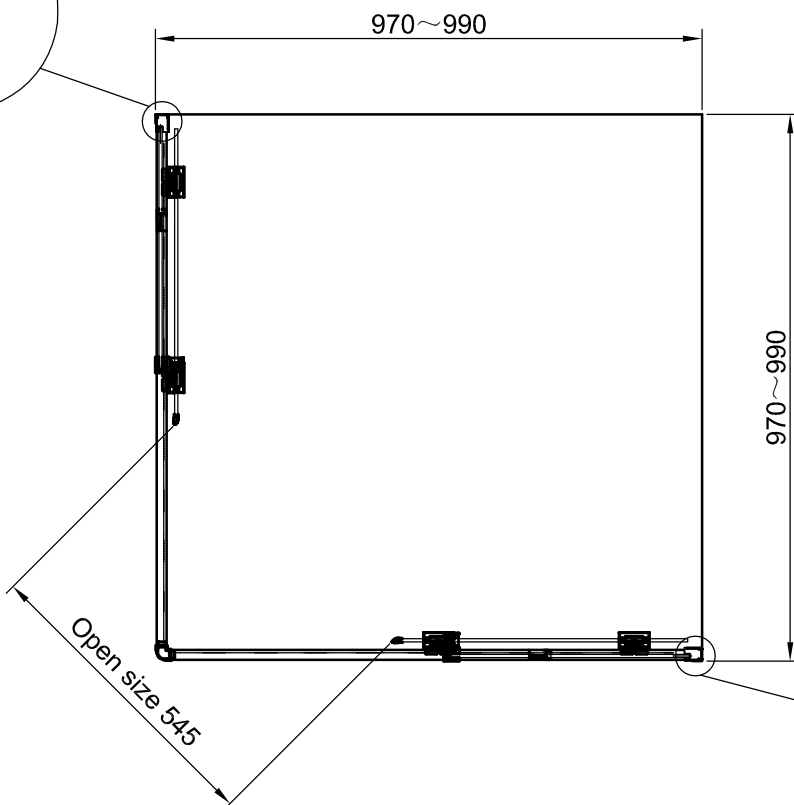

SATTEXDBB100CRT 970X1950  
SATTEXDBB100CT

SATTEXDBB110CRT 1070X1950  
SATTEXDBB110CT

SATTEXDBB120CRT 1170X1950  
SATTEXDBB120CT

SATTEXDBB140CRT 1370X1950  
SATTEXDBB140CT

NEP+NDR

SATTEXQBB80CRT 770X770X1950  
SATTEXQBB80CT

SATTEXQBB90CRT 870X870X1950  
SATTEXQBB90CT

Unit :mm  
06338 2022-02-09

SATTEXQBB100CRT 970X970X1950  
SATTEXQBB100CT

Unit :mm  
06338 2022-02-09

SATTEXSBB80CRT 770X770X1950  
SATTEXSBB80CT

Unit :mm  
06338 2022-02-09

SATTEXSBB90CRT 870X870X1950  
SATTEXSBB90CT

Unit :mm  
06338 2022-02-09

SATTEXSBB100CRT 970X970X1950  
SATTEXSBB100CT

Unit :mm  
06338 2022-02-09