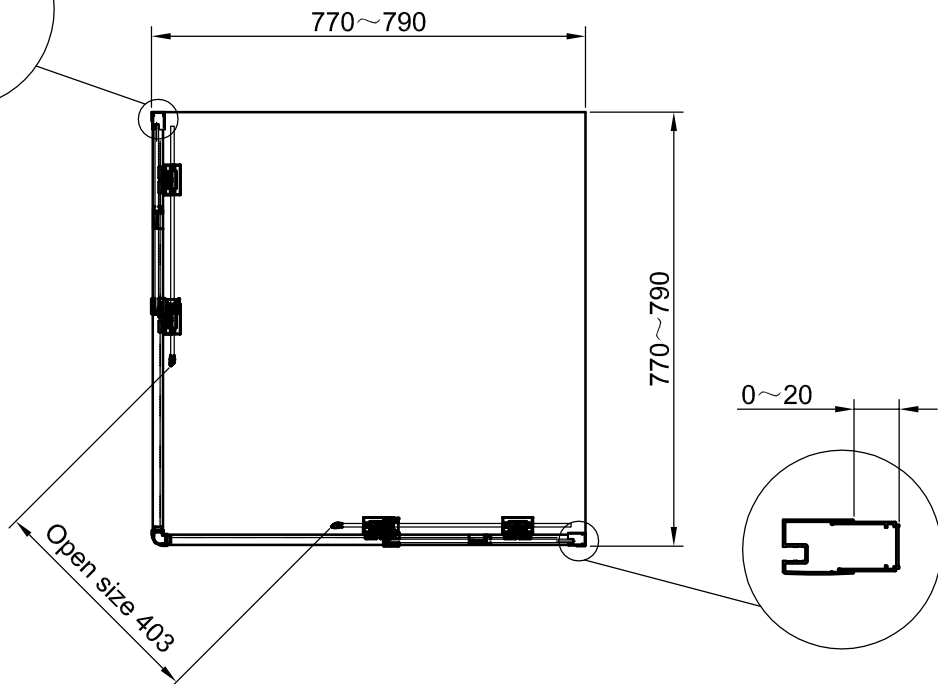

SATTEXDBB100CRT 970X1950  
SATTEXDBB100CT

SATTEXDBB110CRT 1070X1950  
SATTEXDBB110CT

SATTEXDBB120CRT 1170X1950  
SATTEXDBB120CT

SATTEXDBB140CRT 1370X1950  
SATTEXDBB140CT

NEP+NDR

SATTEXQBB80CRT 770X770X1950  
SATTEXQBB80CT

SATTEXQBB90CRT 870X870X1950  
SATTEXQBB90CT

Unit :mm  
06338 2022-02-09

SATTEXQBB100CRT 970X970X1950  
SATTEXQBB100CT

Unit :mm  
06338 2022-02-09

SATTEXSBB80CRT 770X770X1950  
SATTEXSBB80CT

Unit :mm  
06338 2022-02-09

SATTEXSBB90CRT 870X870X1950  
SATTEXSBB90CT

Unit :mm  
06338 2022-02-09

SATTEXSBB100CRT 970X970X1950  
SATTEXSBB100CT

Unit :mm  
06338 2022-02-09