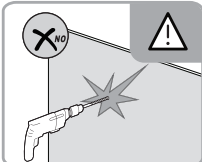

A(mm)
SATTEXDBB100CT	970~1010
SATTEXDBB100CRT	
SATTEXDBB110CT	1070~1110
SATTEXDBB110CRT	
SATTEXDBB120CT	1170~1210
SATTEXDBB120CRT	
SATTEXDBB140CT	1370~1410
SATTEXDBB140CRT	

4