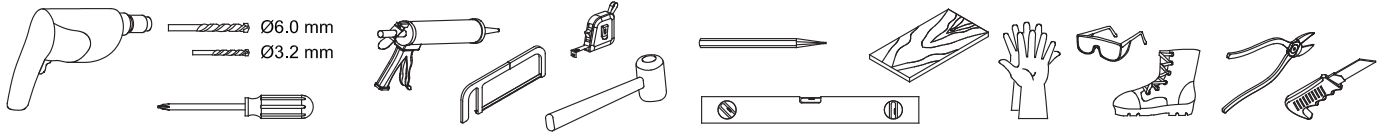

Instalační návod
Inštalacný návod
Mounting Instruction
Montageanleitung
Инструкция по установке

SATTEXDBB100CT
SATTEXDBB110CT
SATTEXDBB120CT
SATTEXDBB140CT
SATTEXDBB100CRT
SATTEXDBB110CRT
SATTEXDBB120CRT
SATTEXDBB140CRT

1  x7	2  x2	3  x2	4  x2 ST4x20	5  x1	6  x1	7  x6 ST4x40	8  x3	9  1set	10  x1
11  x2	12  x1	13  x1	14  x1	15  x1	16  x1	17  x1	18  x1	19  x1	20  x1
21  x2 ST4x30	22  x1	23  x1	24  x1	25  x1 ST4x30	26  x1	27  x1	28  x1	29  x1	30  x1
31  x1	32  x1	33  x1	34  x1	35  x1	36  x1	37  x1 3mm	38  x3	39  x2	

Poznámka: Vnitřní strana koutu
- Easy Clean

1

2

3

	A(mm)
SATTEXDBB100CT	970~1010
SATTEXDBB100CRT	
SATTEXDBB110CT	1070~1110
SATTEXDBB110CRT	
SATTEXDBB120CT	1170~1210
SATTEXDBB120CRT	
SATTEXDBB140CT	1370~1410
SATTEXDBB140CRT	