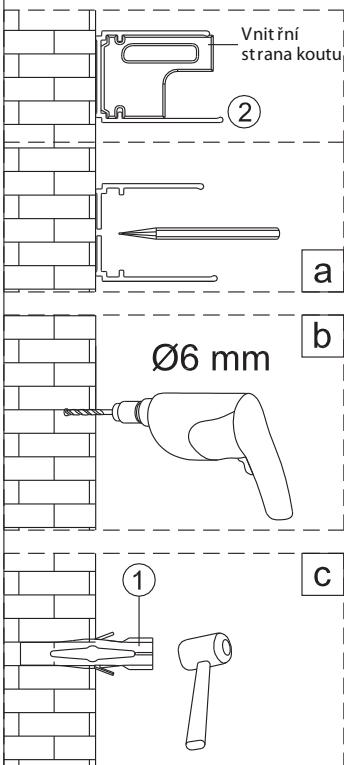

A(mm)
SATTEXDBB100CT	970~1010
SATTEXDBB100CRT	
SATTEXDBB110CT	1070~1110
SATTEXDBB110CRT	
SATTEXDBB120CT	1170~1210
SATTEXDBB120CRT	
SATTEXDBB140CT	1370~1410
SATTEXDBB140CRT	

4