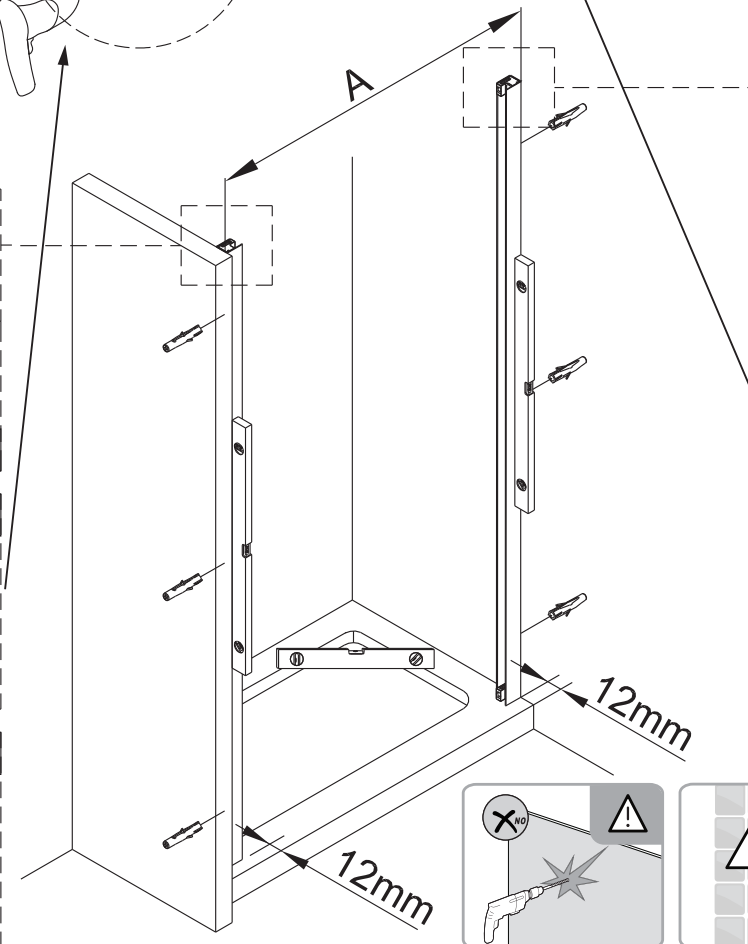

A(mm)
SATTEXDBB100CT	970~1010
SATTEXDBB100CRT	
SATTEXDBB110CT	1070~1110
SATTEXDBB110CRT	
SATTEXDBB120CT	1170~1210
SATTEXDBB120CRT	
SATTEXDBB140CT	1370~1410
SATTEXDBB140CRT	

4