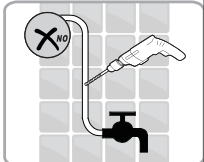

A(mm)
SATTEXDBB100CT	970~1010
SATTEXDBB100CRT	
SATTEXDBB110CT	1070~1110
SATTEXDBB110CRT	
SATTEXDBB120CT	1170~1210
SATTEXDBB120CRT	
SATTEXDBB140CT	1370~1410
SATTEXDBB140CRT	

4