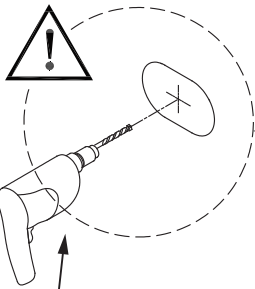

A(mm)
SATTEXDBB100CT	970~1010
SATTEXDBB100CRT	
SATTEXDBB110CT	1070~1110
SATTEXDBB110CRT	
SATTEXDBB120CT	1170~1210
SATTEXDBB120CRT	
SATTEXDBB140CT	1370~1410
SATTEXDBB140CRT	

4