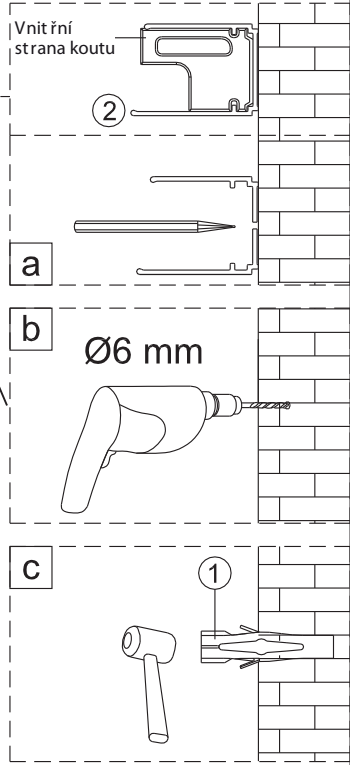

A(mm)
SATTEXDBB100CT	970~1010
SATTEXDBB100CRT	
SATTEXDBB110CT	1070~1110
SATTEXDBB110CRT	
SATTEXDBB120CT	1170~1210
SATTEXDBB120CRT	
SATTEXDBB140CT	1370~1410
SATTEXDBB140CRT	

4