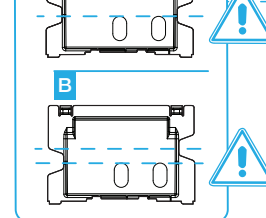

1		AV0024700R
2		AV0022800R A
25		AV0039600R B
2		AV0026100R
25		AV0026400R
3		AV0023900R
4		AV0025200R
5		AV0024400R
5		AV0023800R
7		AV0024300R
6		AV0019500R
7		AV0024800R
8	x2	AV0022400R
10	x2	AV0024000R
9		AV0022500R
12		AV0024200R
13		AV0022600R
14	x2	AV0024100R
15		AV0023000R Ø90-90
16		AV0023100R Ø90-110
17		AV0026300R Ø90-100
18		AV0023700R
19		AV0023200R
20		AV0023400R
20		AV0023600R
21		AV0025400R
22		
23		
24		
28		
29		

Admite, no incluido / Admits, not included

26	x 2	AV0023600R
27	x 2	AV0025400R

ACTIVE WC SET		
	VERSION A	VERSION B
Ø 90	A89011010R	A89011010B
Ø 100	A89011011R	A89011011B

Retirar tapa del Duplo .
Si es como la imagen A , Duplo anterior a 2014 y si es como la imagen B, Duplo posterior a 2014.
Atención recambios específicos de cada año.
Remove the cover. If it is like image A , it is prior to 2014 and if it is like image B , Duplo is later 2014.
Attention to specific spare parts of each year.