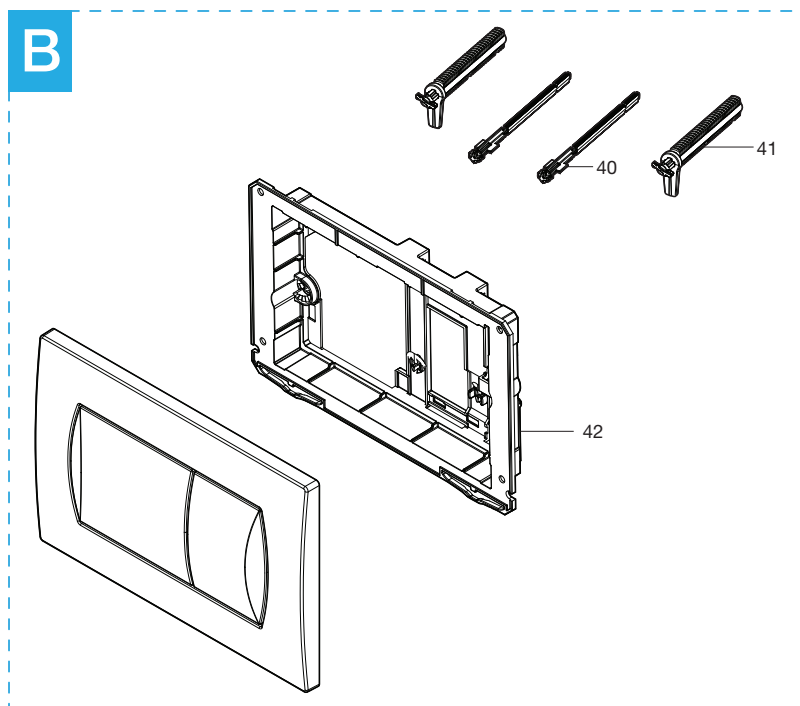

39		
40	x2	AV0025100R
41	x2	
40	x2	
41	x2	AV0039800R B
42		

PLATE 62 DUAL	
VERSION B	
Blanco/white	A8901160B0
Cromado/Chrome	A8901160B1
Gris lacado /Grey Lacquered	A8901160B2