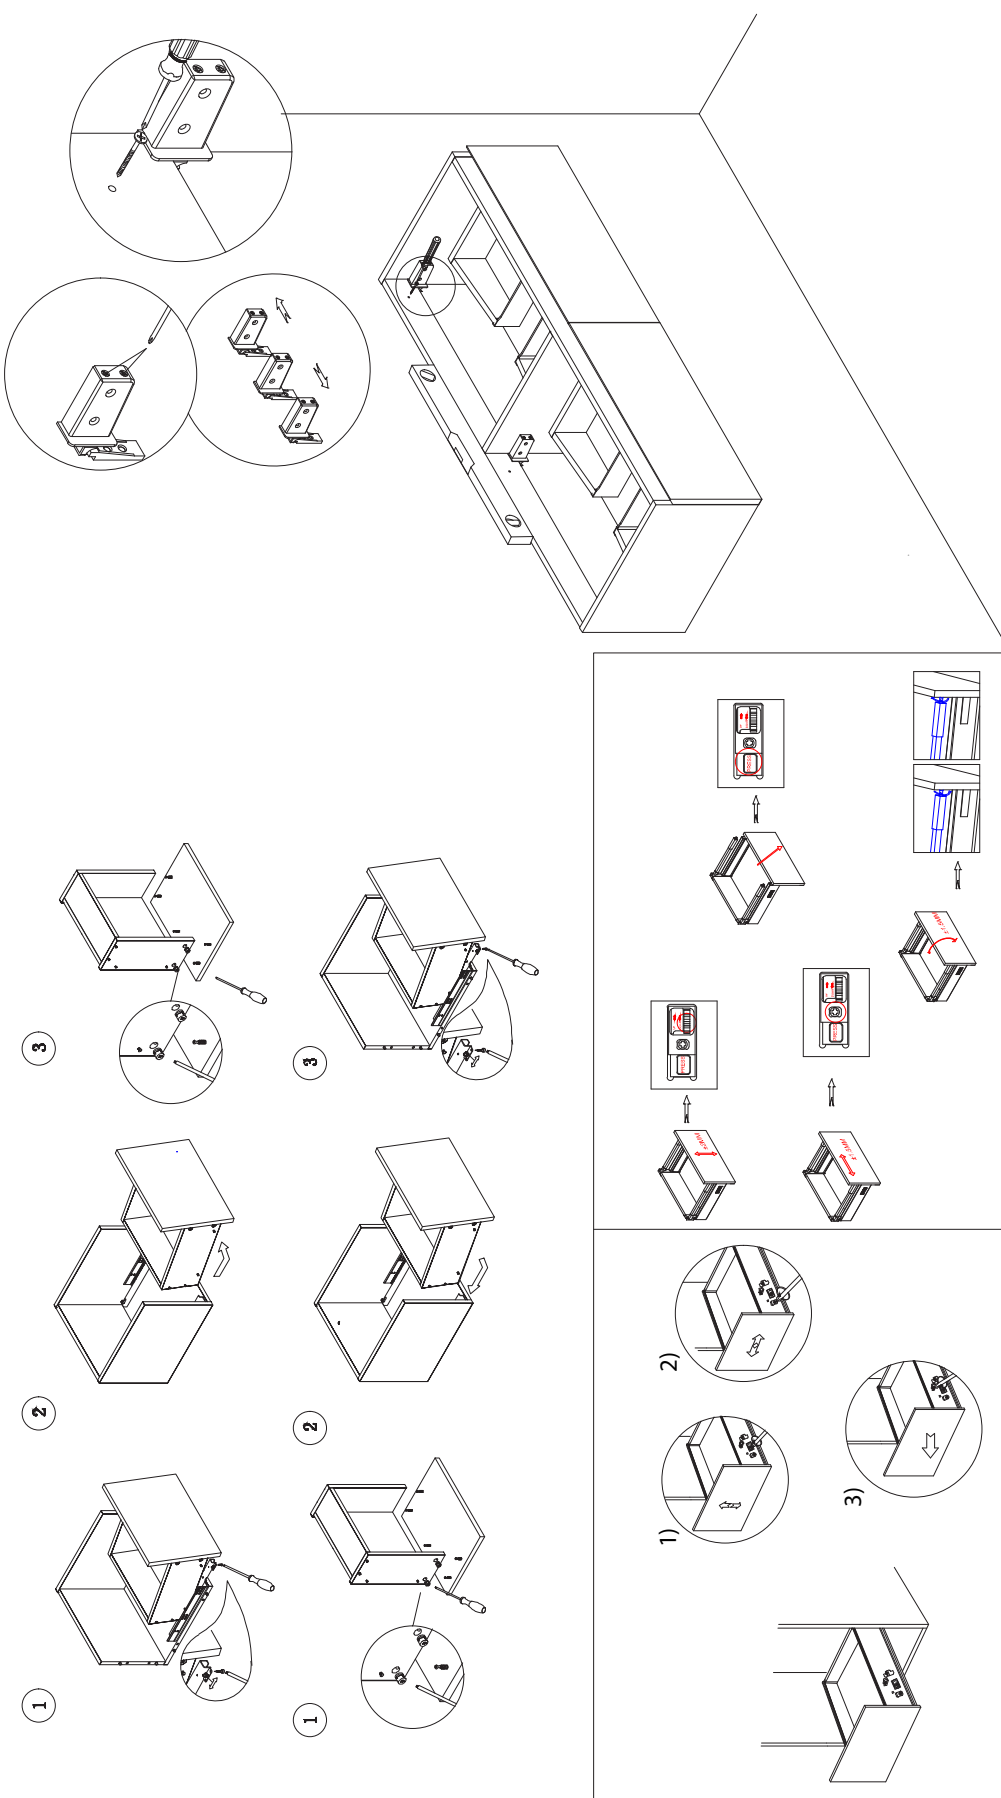

SAT

BWAY60W
BWAY600AK
BWAY80W
BWAY800AK
BWAY100W
BWAY1000AK
BWAY120W
BWAY1200AK

1

20mm

60MM

M4.2x50

SAT® is registered trademark of

**Swiss
Aqua
Technologies**