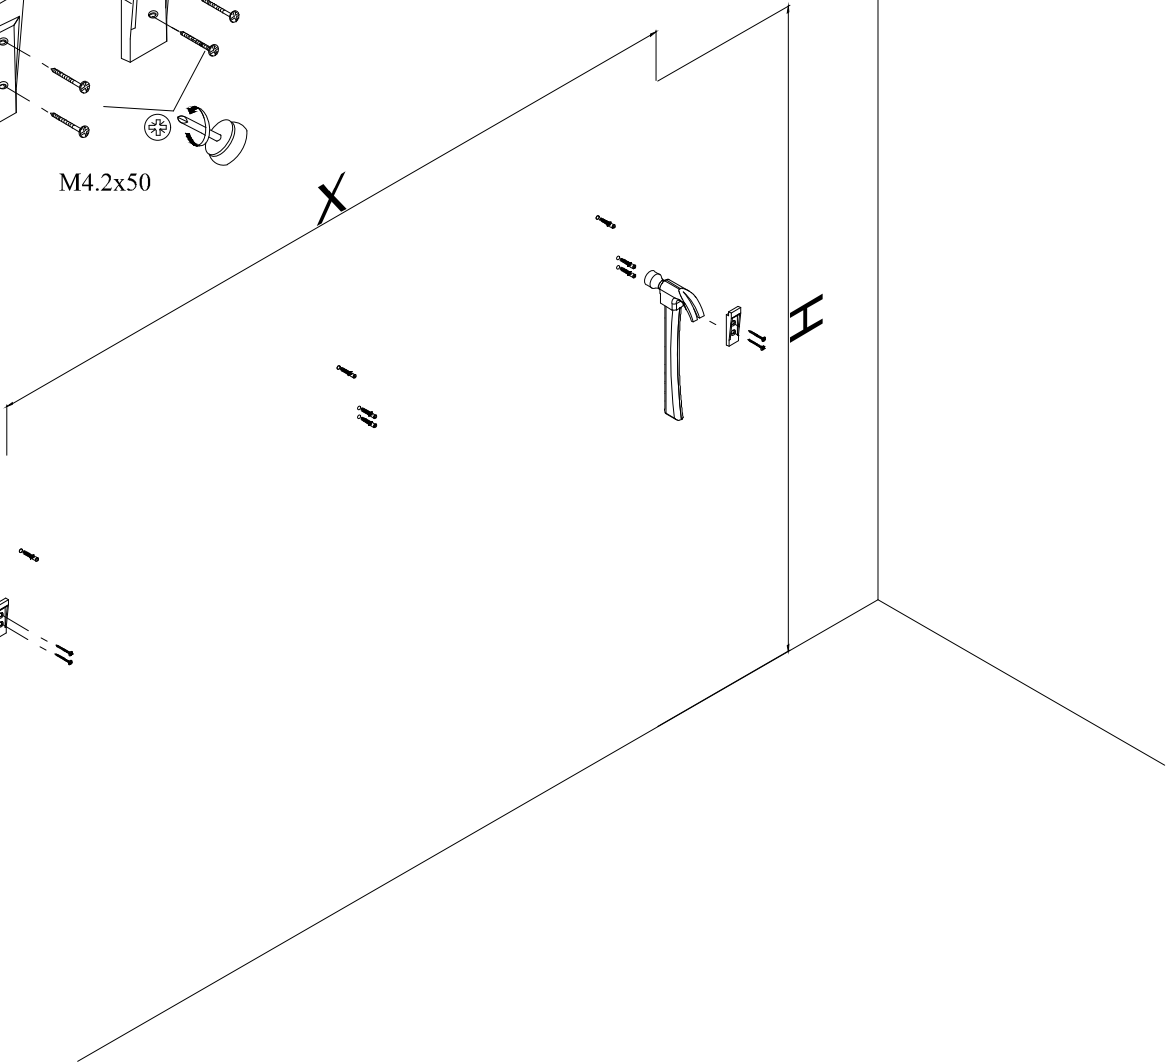

SAT

BWAY60W
BWAY600AK
BWAY80W
BWAY800AK
BWAY100W
BWAY1000AK
BWAY120W
BWAY1200AK

1

20mm

60MM

M4.2x50

SAT® is registered trademark of

**Swiss
Aqua
Technologies**