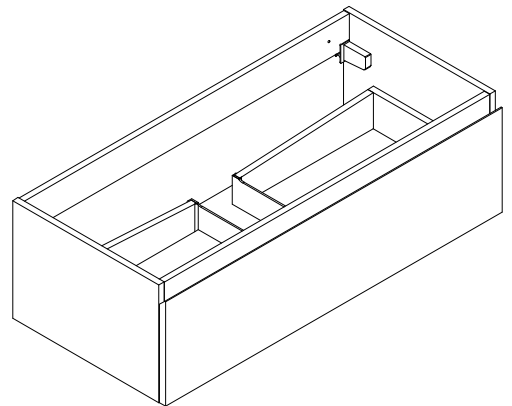

SAT

BWAY60W
BWAY600AK
BWAY80W
BWAY800AK
BWAY100W
BWAY1000AK
BWAY120W
BWAY1200AK

1

20mm

60MM

M4.2x50

SAT® is registered trademark of

**Swiss
Aqua
Technologies**