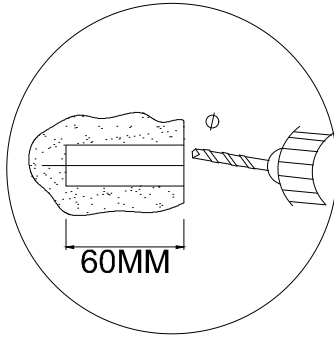

SAT

BWAY60W
BWAY600AK
BWAY80W
BWAY800AK
BWAY100W
BWAY1000AK
BWAY120W
BWAY1200AK

1

20mm

60MM

M4.2x50

SAT® is registered trademark of

**Swiss
Aqua
Technologies**