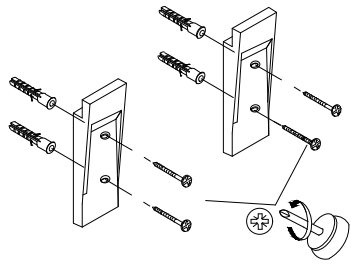

SAT

BWAY60W
BWAY600AK
BWAY80W
BWAY800AK
BWAY100W
BWAY1000AK
BWAY120W
BWAY1200AK

1

20mm

60MM

M4.2x50

SAT® is registered trademark of

**Swiss
Aqua
Technologies**