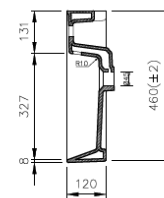

SATINF8046

Countertop/Wall Mounted
With hole for mixer and overflow

Product description

Weight: 21,9 Kg

Color: white

Surface finish: glossy

Brand: SAT

EAN: 8592127159287