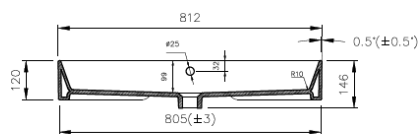

SATINF8046

Countertop/Wall Mounted
With hole for mixer and overflow

Product description

Weight: 21,9 Kg

Color: white

Surface finish: glossy

Brand: SAT

EAN: 8592127159287