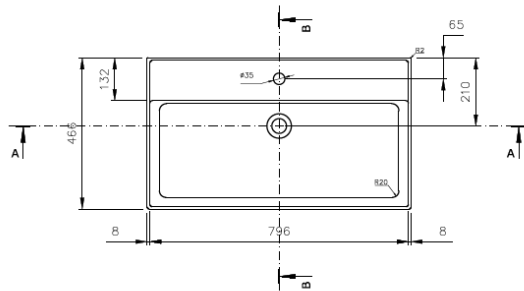

SATINF8046

Countertop/Wall Mounted
With hole for mixer and overflow

Product description

Weight: 21,9 Kg

Color: white

Surface finish: glossy

Brand: SAT

EAN: 8592127159287