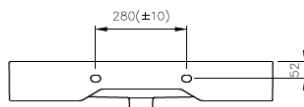

SATINF8046

Countertop/Wall Mounted
With hole for mixer and overflow

Product description

Weight: 21,9 Kg

Color: white

Surface finish: glossy

Brand: SAT

EAN: 8592127159287