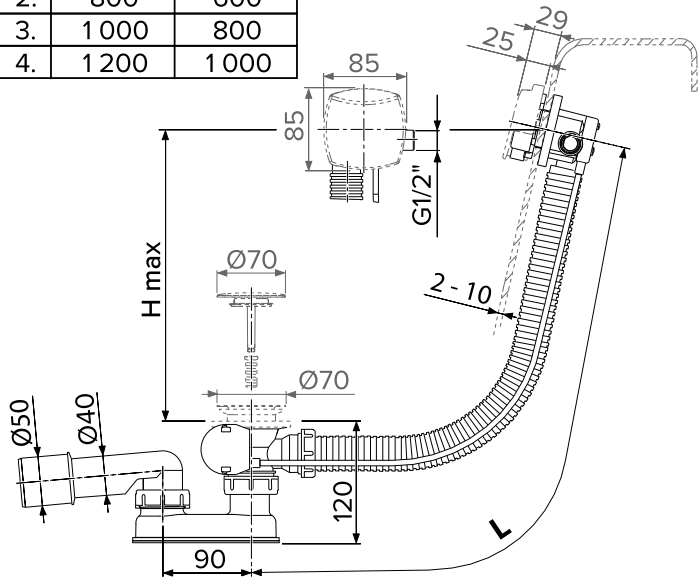

## Bath pop-up waste and trap, with overflow filler

[mm]

	L	H max
1.	570	370
2.	800	600
3.	1000	800
4.	1200	1000

SATAPO  
SATAPI  
SATAPI8