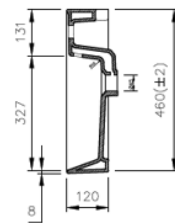

SATINF6046BKM

Countertop/Wall Mounted
With hole for mixer and overflow

Product description

Weight: 15,84 Kg

Color: black

Surface finish: matt

Brand: SAT

EAN: 8592127159270