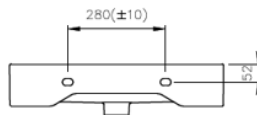

SATINF6046BKM

Countertop/Wall Mounted
With hole for mixer and overflow

Product description

Weight: 15,84 Kg

Color: black

Surface finish: matt

Brand: SAT

EAN: 8592127159270