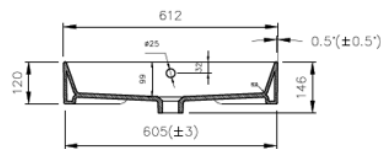

SATINF6046BKM

Countertop/Wall Mounted
With hole for mixer and overflow

Product description

Weight: 15,84 Kg

Color: black

Surface finish: matt

Brand: SAT

EAN: 8592127159270