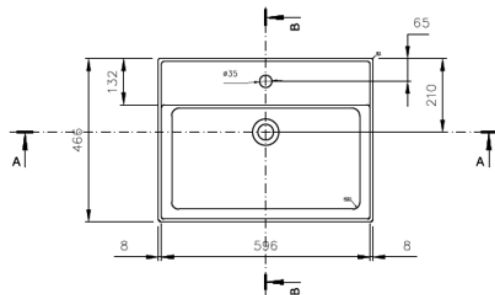

SATINF6046BKM

Countertop/Wall Mounted
With hole for mixer and overflow

Product description

Weight: 15,84 Kg

Color: black

Surface finish: matt

Brand: SAT

EAN: 8592127159270