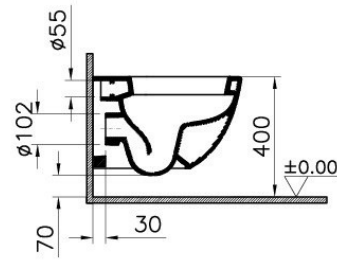

# VitrA

Description Sento Short Wall-Hung Wc Pan

Code 4337B003-0075  
Bidet Nozzle Inlet Without Nozzle  
VitrAclean No  
Color White

VitrA retains the right to change details about the products and technical specifications without prior notice.