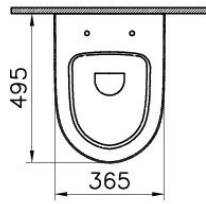

# VitrA

Description Sento Short Wall-Hung Wc Pan

Code 4337B003-0075  
Bidet Nozzle Inlet Without Nozzle  
VitrAclean No  
Color White

VitrA retains the right to change details about the products and technical specifications without prior notice.