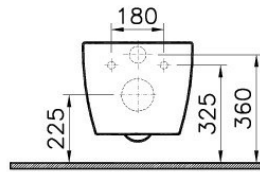

# VitrA

Description Sento Short Wall-Hung Wc Pan

Code 4337B003-0075  
Bidet Nozzle Inlet Without Nozzle  
VitrAclean No  
Color White

VitrA retains the right to change details about the products and technical specifications without prior notice.