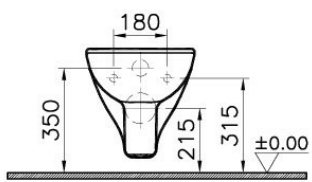

Description S20 Wall-Hung WC Pan, 48 cm

Code	5505L003-0101
Product Properties	Water Saving
Connection Type	Horizontal Outlet
Bidet Nozzle Inlet	Without Nozzle
CE	Yes
Material	Ceramic
Compatible Products	77 +++ Toilet Seat
VitrAclean	No
Dimensions	48
Color	White