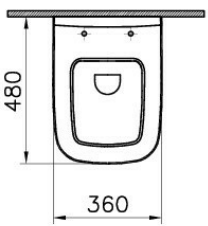

Description S20 Wall-Hung WC Pan, 48 cm

Code	5505L003-0101
Product Properties	Water Saving
Connection Type	Horizontal Outlet
Bidet Nozzle Inlet	Without Nozzle
CE	Yes
Material	Ceramic
Compatible Products	77 +++ Toilet Seat
VitrAclean	No
Dimensions	48
Color	White