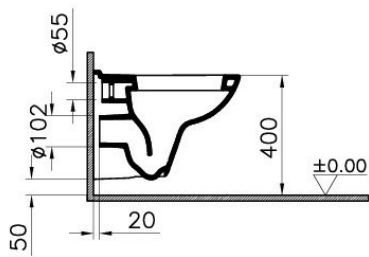

Description S20 Wall-Hung WC Pan, 48 cm

Code	5505L003-0101
Product Properties	Water Saving
Connection Type	Horizontal Outlet
Bidet Nozzle Inlet	Without Nozzle
CE	Yes
Material	Ceramic
Compatible Products	77 +++ Toilet Seat
VitrAclean	No
Dimensions	48
Color	White