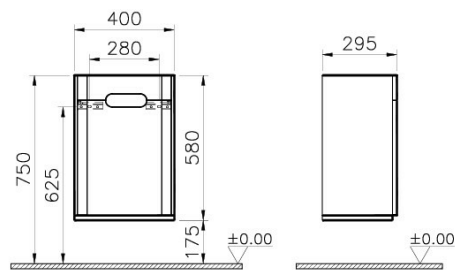

Name	Sento Medium Unit
Collection	Sento
Color	Matte Anthracite
Designer	VitrA Design Team
Assembly	Wall-Hung
Door Hinge Position	Left
Guarantee	2 Years
Lighting	No
Finish-Body	Thermoform
Finish-Front	Thermoform
Mounting	Fully Assembled
Width	40 cm
Depth	30 cm

## Description

Matt Anthracite

VitrA reserves the right to make changes in products and technical details without prior notice.

All drawings contain the necessary measurements which are subject to standard tolerances. For exact measurements, in particular for customized installation scenarios, it can only be taken from the finished ceramic product.