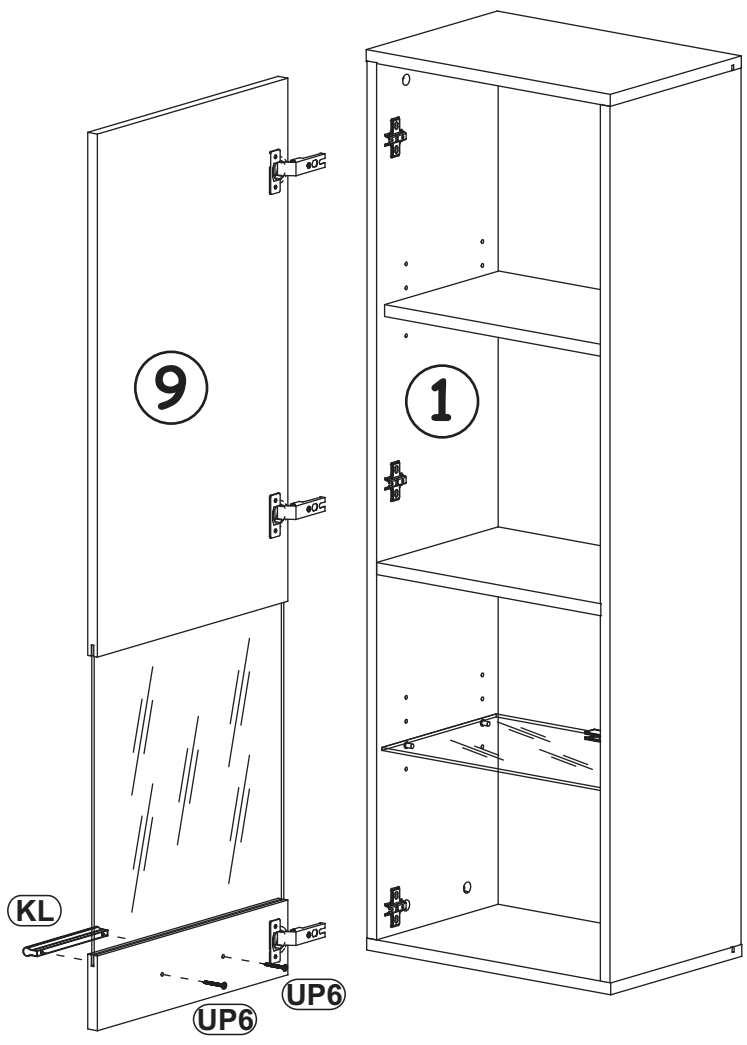

4

S1	
x8	

5

LED		ZR1		D6	
x1		x2		x4	USØ3,5x30

6

7

KL		UP6	
x1	L-128mm	x2	UPØ4x30

ABW DORADE TYP 20P