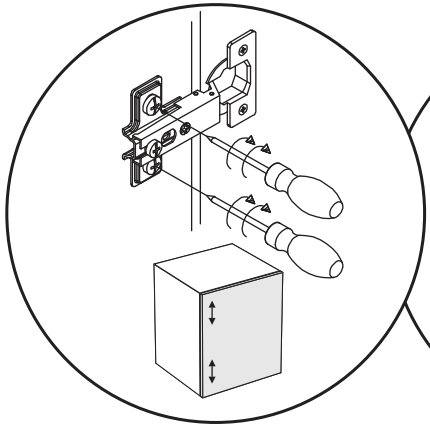

4

S1	
x8	

5

LED		ZR1		D6	
x1		x2		x4	USØ3,5x30

6

7

KL		UP6	
x1	L-128mm	x2	UPØ4x30

ABW DORADE TYP 20P