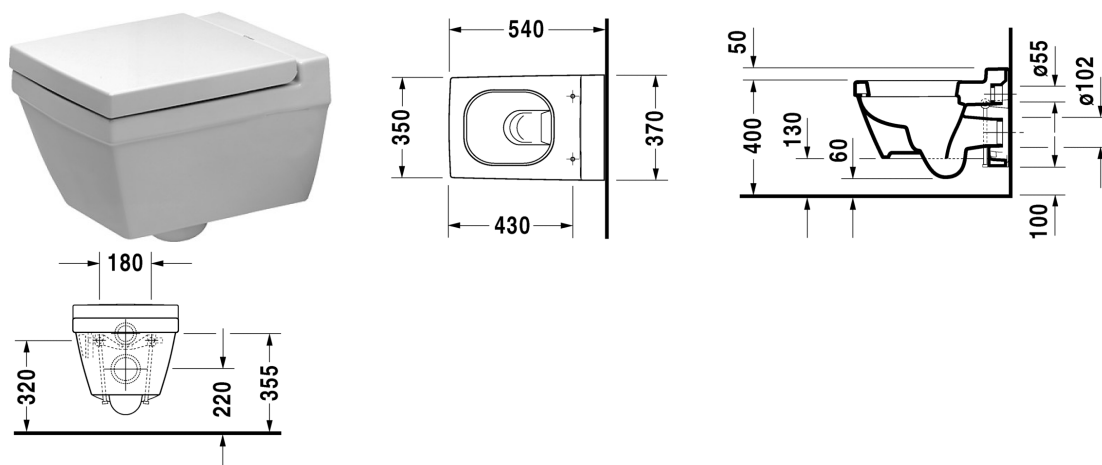

Toilet wall mounted # 2220090000

| < 370 mm > |

Toilet wall mounted	Dimension	Weight	Order number
washdown model, Durafix included, EWL class 1			
Colors			
00 White Alpin			
Variant			
◆ 4,5 l	370 x 540 mm	26,800 kg	2220090000
Sanitary ceramics with the special WonderGliss surface finish will remain clean and attractive-looking for a long time to come. When ordering WonderGliss please add a "1" as eleventh digit to the model number.			
Accessory			
Toilet seat and cover removable, hinges stainless steel, with soft closure		2,700 kg	006899
Fixing for wall mounted bidet and wall mounted toilet	Ø 12 x 180 mm	0,200 kg	006500
Noise reduction gasket for wall mounted toilet		0,300 kg	005020

All drawings contain the necessary measurements which are subject to standard tolerances. They are stated in mm and are non-binding. Exact measurements, in particular for customised installation scenarios, can only be taken from the finished ceramic piece.