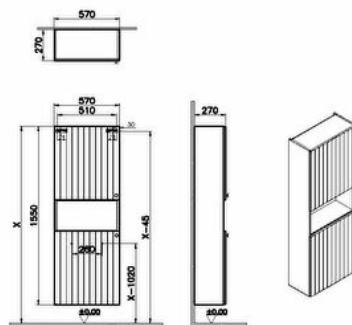

Name	Root Groove, Tall unit, 55 cm, compact,short
Collection	Root Groove
Height (mm)	155
Width (mm)	55
Depth (mm)	25
Color	Matt Fiyord Green
Designer	VitrA Design Team
Grip	Black Button Handle
Guarantee	2 year
Assembly	Wall hung
Body Color	Matt fijord green
Lighting	No
Finish-Front	PVC
Brand	VitrA
Finish	PVC
Soft close	Yes
Finish-Body	PVC
Cabinet Type	Short depth,short
Include basin code	

Product code: 69110

Description

All drawings contain the necessary measurements which are subject to standard tolerances.

For exact measurements, in particular for customized installation scenarios, it can only be taken from the finished ceramic product.