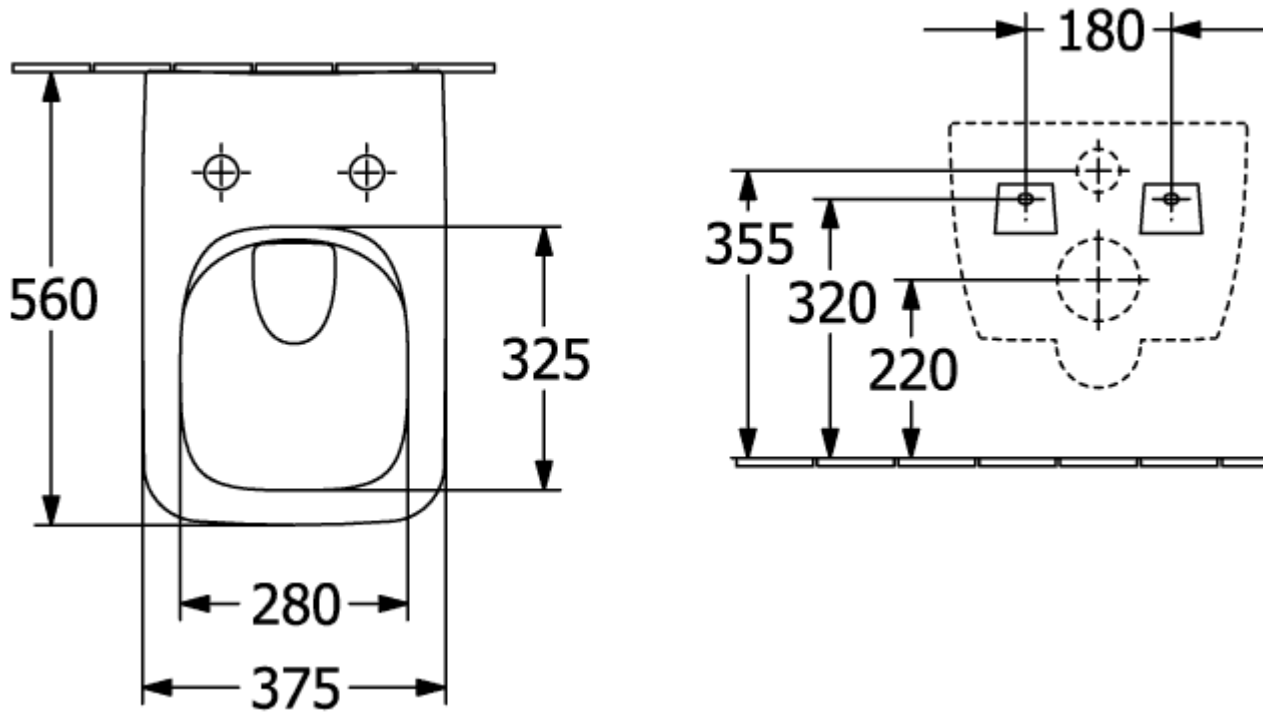

TECHNICAL DRAWINGS

4611R001