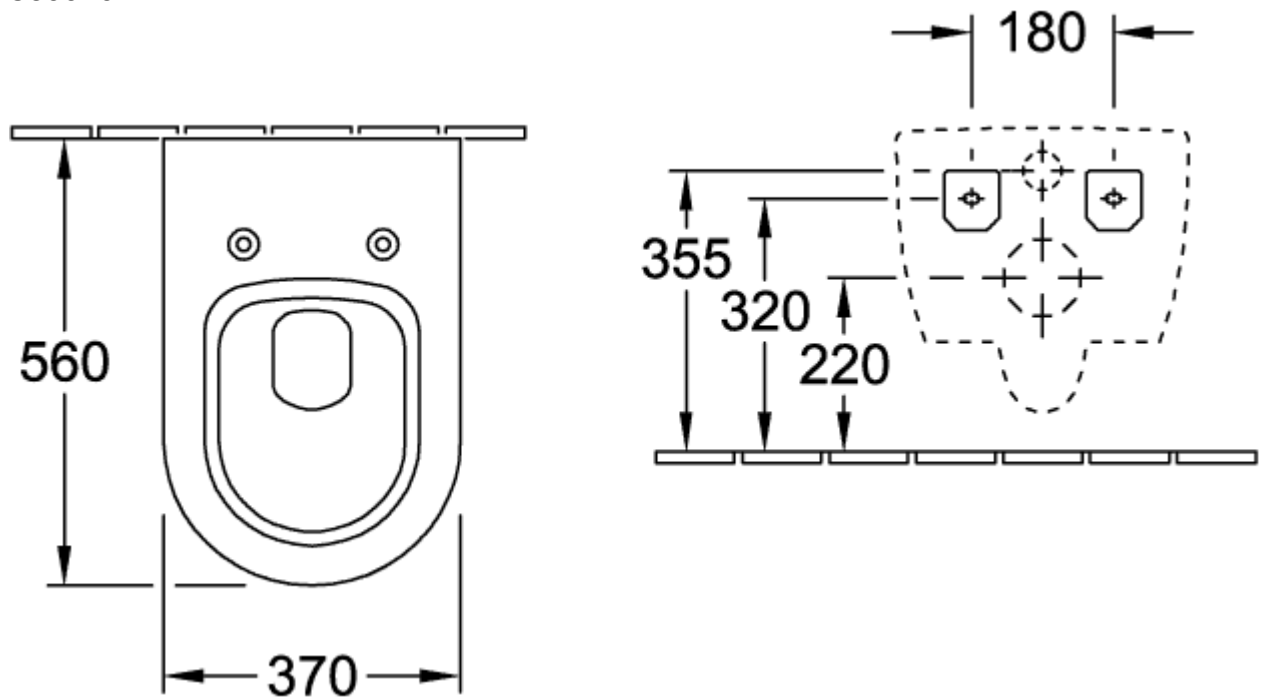

## SUBWAY 2.0 WASHDOWN TOILET OVAL

### PRODUCT INFORMATION

Article title	Villeroy & Boch Subway 2.0 Washdown toilet, wall-mounted, White Alpin CeramicPlus
Article number	560010R1
Assembly / Assembly type	wall-mounted
Scope of delivery	1 x washdown toilet , 1 x fastening set
Depth in mm	565
Width in mm	375
Height in mm	360
Collection	Subway 2.0
Suitable for	Concealed cistern
Innovative flushing technology (with TwistFlush)	No
Innovative flushing technology (with TwistFlush[e³])	No
Flush volume l	3 / 4,5 l
Wall-mounted - floor-standing	wall-mounted
Material surface	Sanitary ceramics glossy
Colour name	White Alpin CeramicPlus
Shape	Oval
Colour designation	White Alpin
Antibacterial surface (with AntiBac)	No
Easy surface cleaning (CeramicPlus)	Yes
Rimless (mit DirectFlush)	No
Flush type	Washdown toilet
Integrated freshness solution (with ViFresh)	No
Outlet / outlet	horizontal outlet

TECHNICAL DRAWINGS

560010R1

560010R1