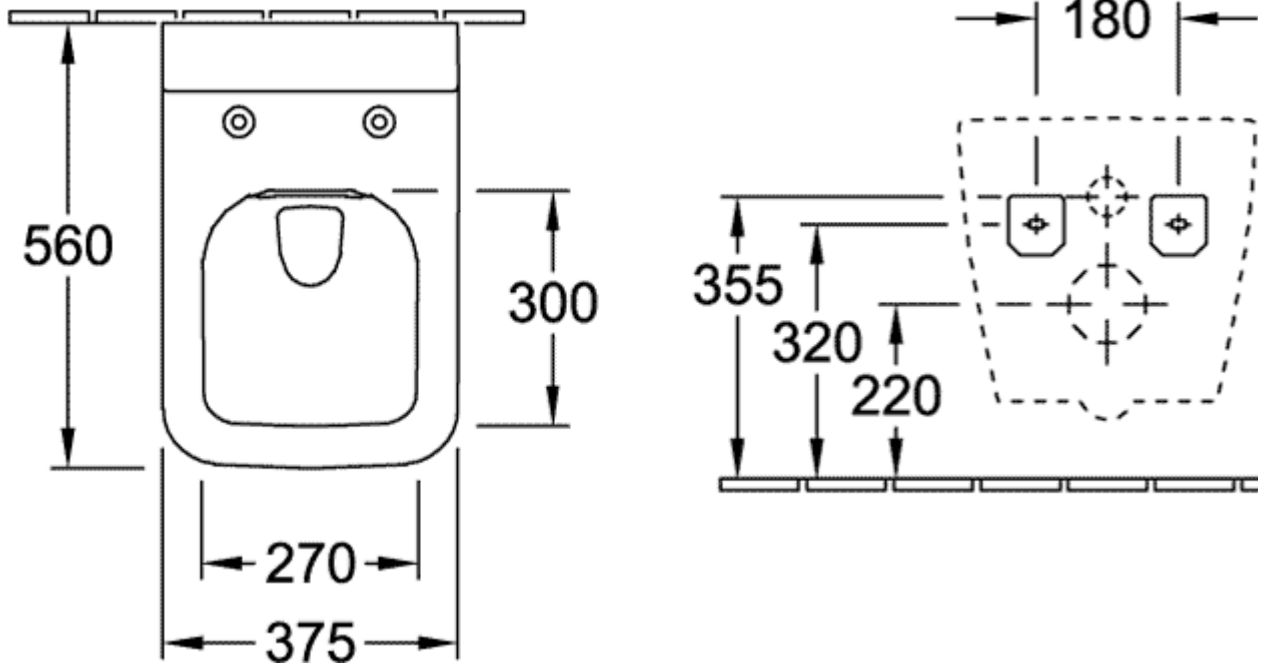

## FINION WASHDOWN TOILET, RIMLESS RECTANGLE

### PRODUCT INFORMATION

Article title	Villeroy & Boch Finion Washdown toilet, rimless, wall-mounted, White Alpin CeramicPlus
Article number	4664R0R1
Assembly / Assembly type	wall-mounted
Assembly instructions	not suitable for installation with flush valves
Scope of delivery	1 x washdown toilet, rimless , 1 x fastening set
Depth in mm	560
Width in mm	375
Height in mm	350
Collection	Finion
Suitable for	Concealed cistern
Innovative flushing technology (with TwistFlush)	No
Innovative flushing technology (with TwistFlush[e <sup>3</sup> ])	No
Flush volume l	3 / 4,5 l
Wall-mounted - floor-standing	wall-mounted
Material	Sanitary ceramics
surface	glossy
Colour name	White Alpin CeramicPlus
Design Awards	iF Product Design Award 2017
Shape	Rectangle
Colour designation	White Alpin
Antibacterial surface (with AntiBac)	No
Easy surface cleaning (CeramicPlus)	Yes
Rimless (mit DirectFlush)	Yes
Flush type	Washdown toilet
Integrated freshness solution (with ViFresh)	No
Outlet / outlet	horizontal outlet

TECHNICAL DRAWINGS

4664R0R1

4664R0R1