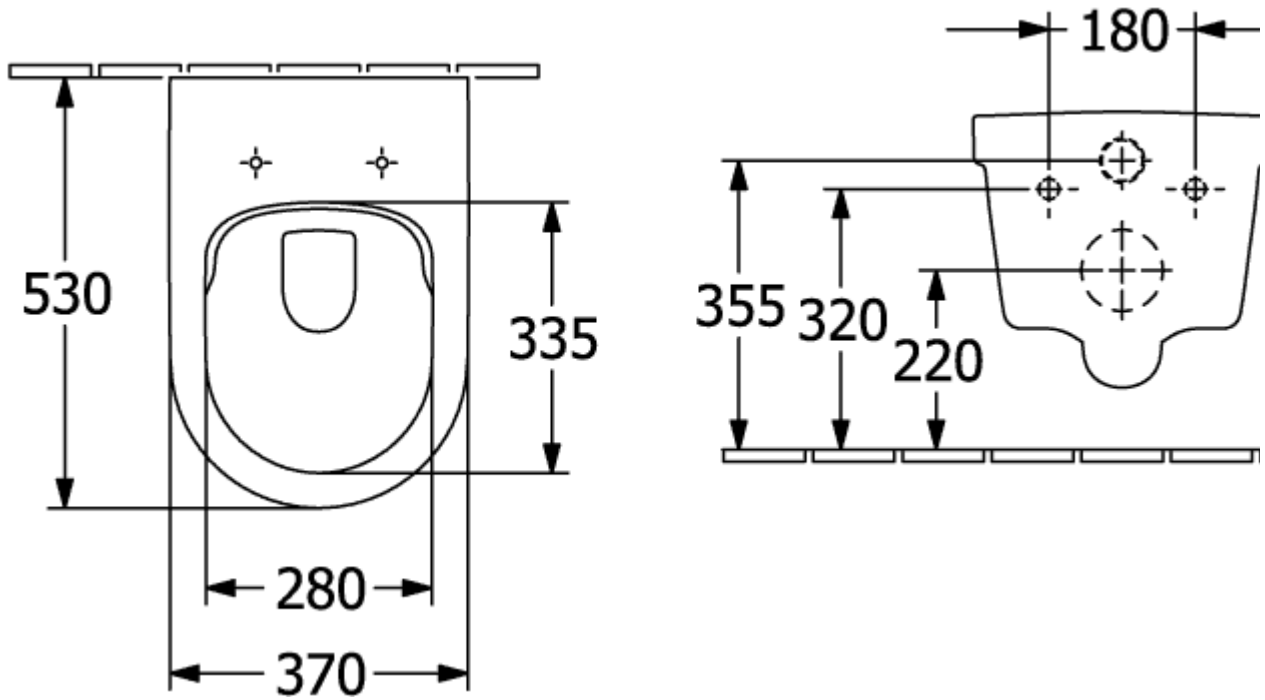

TECHNICAL DRAWINGS

4694HR01