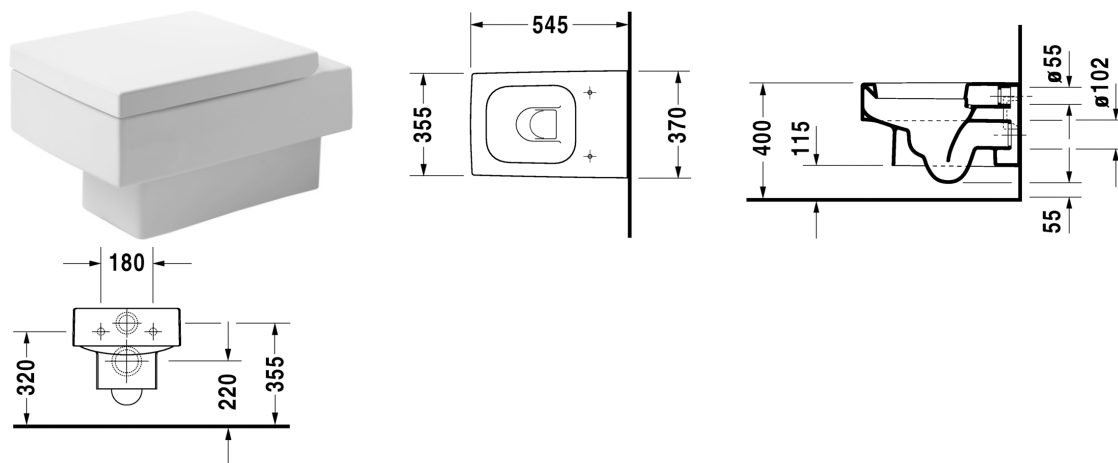

Toilet wall mounted # 221709..64

| < 370 mm > |

Toilet wall mounted	Dimension	Weight	Order number
washdown model			
Colors			
00 White Alpin 08 Black			
Variant			
© 4,5 l	370 x 545 mm	25,200 kg	221709..64
Sanitary ceramics with the special WonderGliss surface finish will remain clean and attractive-looking for a long time to come. When ordering WonderGliss please add a "1" as eleventh digit to the model number.			
Accessory			
Toilet seat and cover removable, hinges stainless steel, with soft closure		3,100 kg	006769
Fixing for wall mounted bidet and wall mounted toilet	Ø 12 x 180 mm	0,200 kg	006500
Noise reduction gasket for wall mounted toilet		0,300 kg	005064

All drawings contain the necessary measurements which are subject to standard tolerances. They are stated in mm and are non-binding. Exact measurements, in particular for customised installation scenarios, can only be taken from the finished ceramic piece.