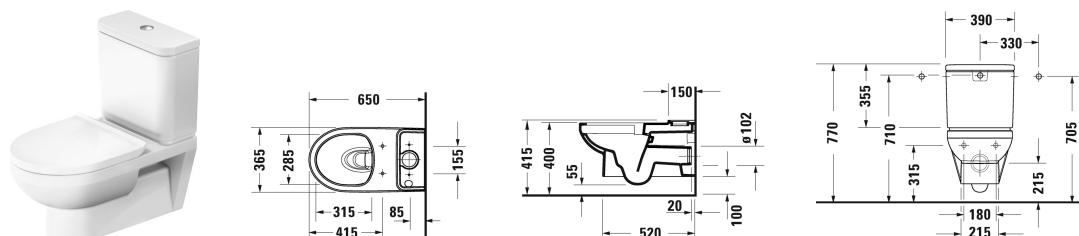

Duravit No.1 Toilet close-coupled, wall mounted rimless® #
251209..002 / 251209..002

| < 365 mm > |

Toilet close-coupled, wall mounted rimless®	Dimension	Weight	Order number
rimless, washdown model, (without cistern)			
Colors			
00 White Alpin 20 HygieneGlaze (an antibacterial ceramic glaze that provides almost indefinite effectiveness)			
Variant			
♣ 4,5 l	365 x 650 mm		251209..002
♣ 4,5 l	365 x 650 mm		251209..002
Accessory for ceramics			
Cistern with Dual Flush mechanism, chrome, for side supply	390 x 170 mm	13.000 kilogram	094100
Suitable products			
Toilet seat and cover hinges stainless steel, without soft closure,			002611
Toilet seat and cover hinges stainless steel, with soft closure,			002619

All drawings contain the necessary measurements which are subject to standard tolerances. They are stated in mm and are non-binding. Exact measurements, in particular for customised installation scenarios, can only be taken from the finished piece.