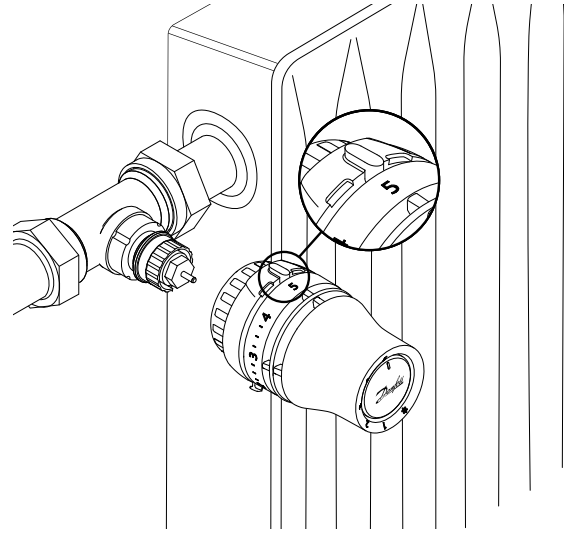

Installation Guide

Danfoss Redia® RA click with RLV-KB

Danfoss Redia® RA click + RLV-KB / 015G5327
015G5328
015G5330
015G5331

VALVE Installation | Montage | Installation | Instalación

<p></p>	<p>G$\frac{1}{2}$</p> <p>1) </p> <p>2) </p>
<p>G$\frac{3}{4}$</p> <p>1) </p>	

Danfoss Redia® RA with RLV-KB

SENSOR Installation | Montage | Installation | Instalación

1.

2.

3.

Danfoss A/S

Climate Solutions • danfoss.com • +45 7488 2222

Any information, including, but not limited to information on selection of product, its application or use, product design, weight, dimensions, capacity or any other technical data in product manuals, catalogues descriptions, advertisements, etc. and whether made available in writing, orally, electronically, online or via download, shall be considered informative, and is only binding if and to the extent, explicit reference is made in a quotation or order confirmation. Danfoss cannot accept any responsibility for possible errors in catalogues, brochures, videos and other material. Danfoss reserves the right to alter its products without notice. This also applies to products ordered but not delivered provided that such alterations can be made without changes to form, fit or function of the product.