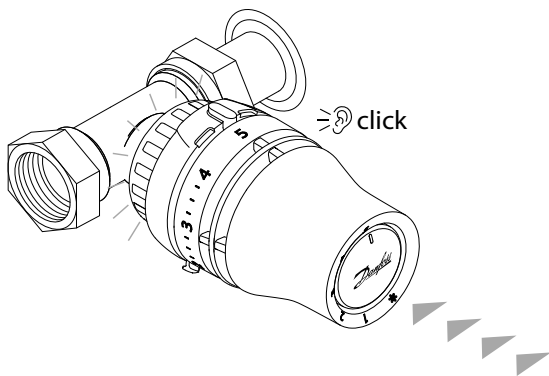

Installation Guide

Danfoss Redia® RA click with RLV-KB

Danfoss Redia® RA click + RLV-KB / 015G5327
015G5328
015G5330
015G5331

VALVE Installation | Montage | Installation | Instalación

<p></p>	<p>G$\frac{1}{2}$</p> <p>1) </p> <p>2) </p>
<p>G$\frac{3}{4}$</p> <p>1) </p>	

Danfoss Redia® RA with RLV-KB

SENSOR Installation | Montage | Installation | Instalación

1.

2.

3.

Danfoss A/S

Climate Solutions • danfoss.com • +45 7488 2222

Any information, including, but not limited to information on selection of product, its application or use, product design, weight, dimensions, capacity or any other technical data in product manuals, catalogues descriptions, advertisements, etc. and whether made available in writing, orally, electronically, online or via download, shall be considered informative, and is only binding if and to the extent, explicit reference is made in a quotation or order confirmation. Danfoss cannot accept any responsibility for possible errors in catalogues, brochures, videos and other material. Danfoss reserves the right to alter its products without notice. This also applies to products ordered but not delivered provided that such alterations can be made without changes to form, fit or function of the product.