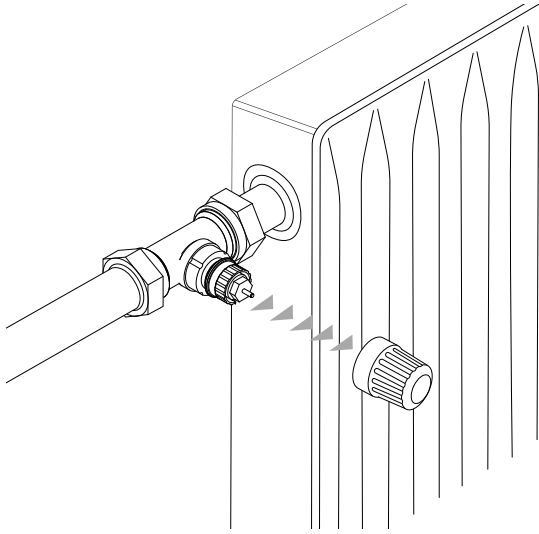

Installation Guide

Danfoss Redia® RA click with RLV-KB

Danfoss Redia® RA click + RLV-KB / 015G5327
015G5328
015G5330
015G5331

VALVE Installation | Montage | Installation | Instalación

<p></p>	<p>G$\frac{1}{2}$</p> <p>1) </p> <p>2) </p>
<p>G$\frac{3}{4}$</p> <p>1) </p>	

Danfoss Redia® RA with RLV-KB

SENSOR Installation | Montage | Installation | Instalación

1.

2.

3.

Danfoss A/S

Climate Solutions • danfoss.com • +45 7488 2222

Any information, including, but not limited to information on selection of product, its application or use, product design, weight, dimensions, capacity or any other technical data in product manuals, catalogues descriptions, advertisements, etc. and whether made available in writing, orally, electronically, online or via download, shall be considered informative, and is only binding if and to the extent, explicit reference is made in a quotation or order confirmation. Danfoss cannot accept any responsibility for possible errors in catalogues, brochures, videos and other material. Danfoss reserves the right to alter its products without notice. This also applies to products ordered but not delivered provided that such alterations can be made without changes to form, fit or function of the product.