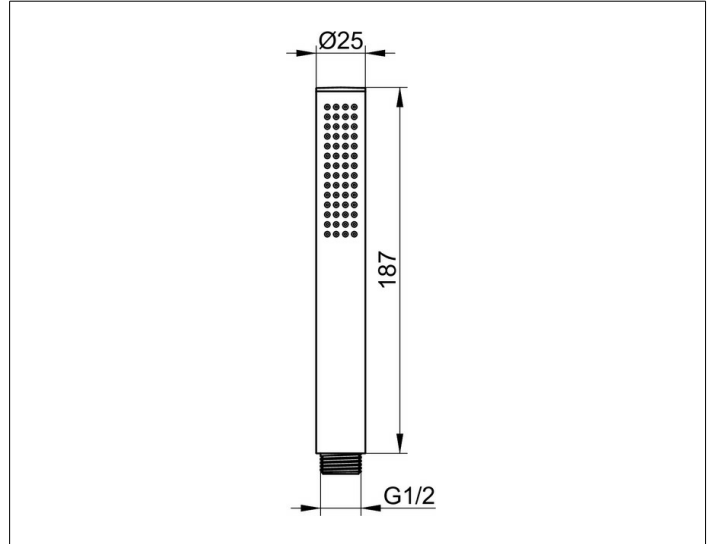

Edition Atelier

56080370100 Round pencil hand shower

PRODUCT

DRAWING

PRODUCT ATTRIBUTES

with normal jet
flow rate 12 l/min.
for combination boilers

SURFACE

black matt