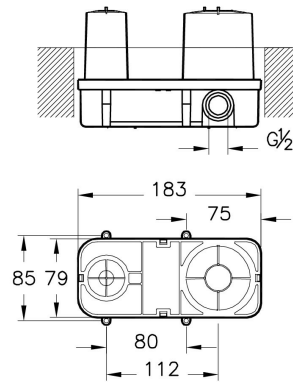

VitrA reserves the right to make changes in products and technical details without prior notice.

All drawings contain the necessary measurements which are subject to standard tolerances. For exact measurements, in particular for customized installation scenarios, it can only be taken from the finished ceramic product.