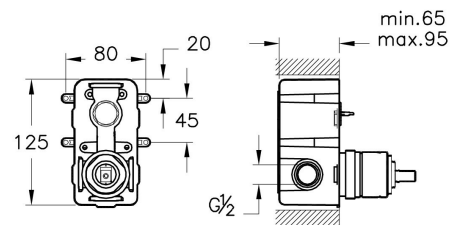

Name	Sento Built-In Bath Mixer
Collection	Sento
Color	Chrome
Award	Golden Plumbing Building Product Award
Certificate	EPD
Guarantee	10 Years
Mounting type	Flush

Product Code: A41949EXP

Description

Concealed Part

VitrA reserves the right to make changes in products and technical details without prior notice.

All drawings contain the necessary measurements which are subject to standard tolerances. For exact measurements, in particular for customized installation scenarios, it can only be taken from the finished ceramic product.