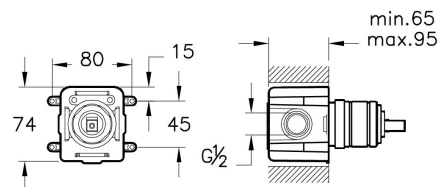

## Description

---

---

VitrA reserves the right to make changes in products and technical details without prior notice.

All drawings contain the necessary measurements which are subject to standard tolerances. For exact measurements, in particular for customized installation scenarios, it can only be taken from the finished ceramic product.