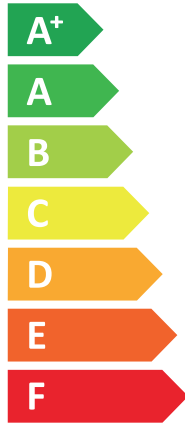

ENERG
енергия · ενέργεια

VISSMANN

VITOCAL 222-S, AWBT-M-E 221.C06

A++

A+

Two icons showing sound power levels: a speaker icon with '39 dB' and a house icon with '54 dB'.

A legend for power output zones with three colored squares: dark blue for '5 kW', medium blue for '6 kW', and light blue for '3 kW'.