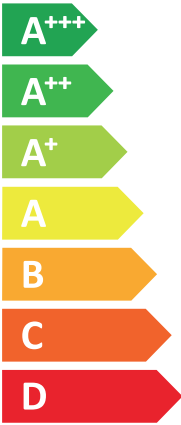

ENERG
енергия · ενέργεια

VISSMANN

VITOCAL 222-S, AWBT-M-E 221.C06

A++

A+

Two icons showing sound power levels: a speaker icon with '39 dB' and a house icon with '54 dB'.

A legend for power output zones with three colored squares: dark blue for '5 kW', medium blue for '6 kW', and light blue for '3 kW'.