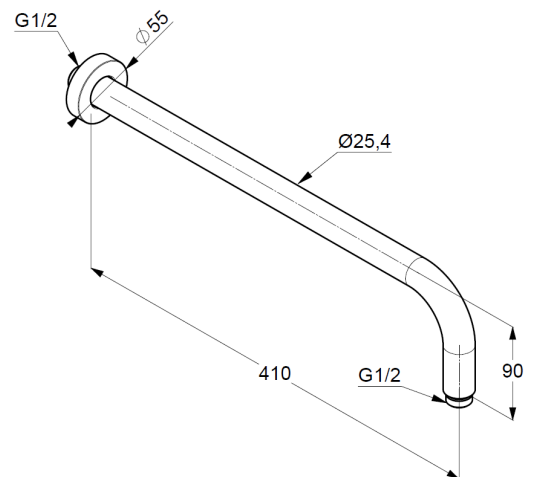

## Technische Daten/ Technical Data

KLUDI A-QA  
wall shower arm  
400mm  
DN 15

Ref.:  
6651491-00

Finishes:  
91 white/chrome

Product description  
Manufacturer KLUDI GmbH & Co. KG  
Typ: KLUDI A-QA  
wall shower arm  
400mm  
Ref.: 6651491-00

wall shower arm  
flow rate at 3 bar 42 l/min.  
connection G $\frac{1}{2}$   
for head showers DN 15  
with push-on rosette  $\varnothing$  55mm  
for rigid wall mounting  
projection 400mm

### Produktabbildung/ Product picture

### Maßzeichnung/ Dimensional drawing