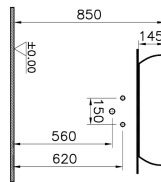

Name	Outline Bowl
Collection	Outline
Color	Matte Mink
Designer	VitrA Design Team
Size	63 cm
Tap Hole Options	No Tap Hole
Shape	TV-shape
Countertop Usage	Suitable
Overflow Hole	No
Certificate	CE
Certificate	EPD
Segments	Upper

## Description

Without Tap Hole, Without Overflow Hole, 63 cm, Matte Mink

VitrA reserves the right to make changes in products and technical details without prior notice.

All drawings contain the necessary measurements which are subject to standard tolerances. For exact measurements, in particular for customized installation scenarios, it can only be taken from the finished ceramic product.