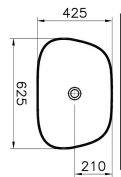

Name	Outline Bowl
Collection	Outline
Color	Matte Mink
Designer	VitrA Design Team
Size	63 cm
Tap Hole Options	No Tap Hole
Shape	TV-shape
Countertop Usage	Suitable
Overflow Hole	No
Certificate	CE
Certificate	EPD
Segments	Upper

## Description

Without Tap Hole, Without Overflow Hole, 63 cm, Matte Mink

VitrA reserves the right to make changes in products and technical details without prior notice.

All drawings contain the necessary measurements which are subject to standard tolerances. For exact measurements, in particular for customized installation scenarios, it can only be taken from the finished ceramic product.