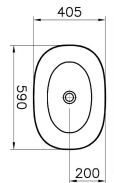

Name	Outline Bowl
Collection	Outline
Color	Matte Mink
Designer	VitrA Design Team
Size	60 cm
Tap Hole Options	No Tap Hole
Shape	Oval
Countertop Usage	Suitable
Overflow Hole	No
Certificate	CE
Certificate	EPD
Segments	Upper

## Description

Without Tap Hole, Without Overflow Hole, 60 cm, Matte Mink

VitrA reserves the right to make changes in products and technical details without prior notice.

All drawings contain the necessary measurements which are subject to standard tolerances. For exact measurements, in particular for customized installation scenarios, it can only be taken from the finished ceramic product.