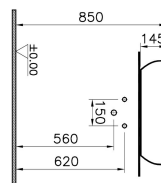

Name	Outline Bowl
Collection	Outline
Color	Matte Mink
Designer	VitrA Design Team
Size	60 cm
Tap Hole Options	No Tap Hole
Shape	Oval
Countertop Usage	Suitable
Overflow Hole	No
Certificate	CE
Certificate	EPD
Segments	Upper

## Description

Without Tap Hole, Without Overflow Hole, 60 cm, Matte Mink

VitrA reserves the right to make changes in products and technical details without prior notice.

All drawings contain the necessary measurements which are subject to standard tolerances. For exact measurements, in particular for customized installation scenarios, it can only be taken from the finished ceramic product.